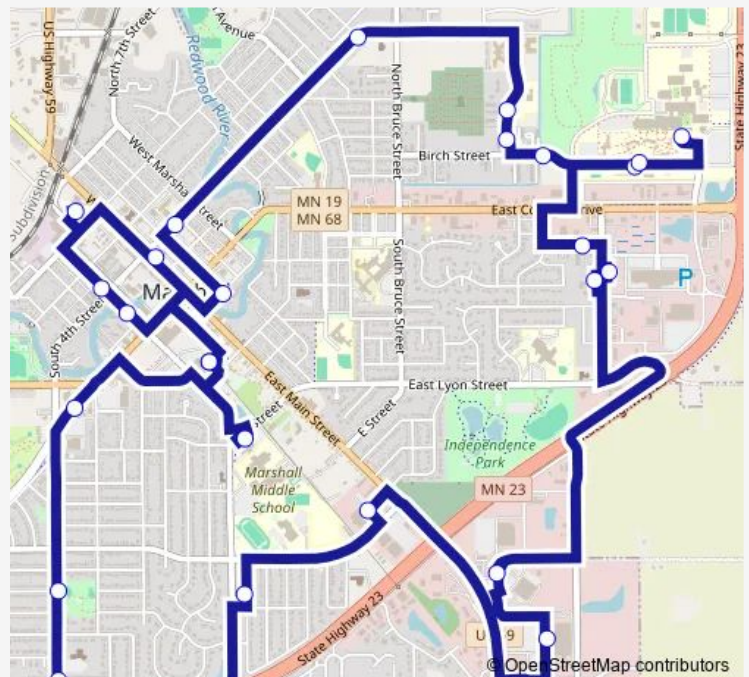

## Bus Marshall Red Route

[Go to website](#)

### Direction

Ymca — Ymca

26 stops

[Open route schedule](#)

- Ymca
- City Hall
- Courthouse
- Lyon City Apts
- Riverview Apts
- Parkview Apts
- 4th & Lyon
- N 4th & Darlene Dr
- Village Drive
- Windsong Apts
- Birchwood Apts Eastbound
- Smsu Apts (Eastbound)
- Smsu Conference Center
- Smsu Apts (Westbound)
- Peterson St
- Riverwinds Apts
- Marshall Square Apts
- Susan Drive
- Walmart Marshall
- Hyvee
- Dogwood Ave

### Route schedule

Ymca — Ymca

Monday	07:00-18:00
Tuesday	07:00-18:00
Wednesday	07:00-18:00
Thursday	07:00-18:00
Friday	07:00-18:00
Saturday	—
Sunday	—

### Route info

Direction: Ymca

Stops: 26

Trip Duration: 0 hour 54 min

Marshall Red Route

BusMaps

City Side Apts

Freedom Park