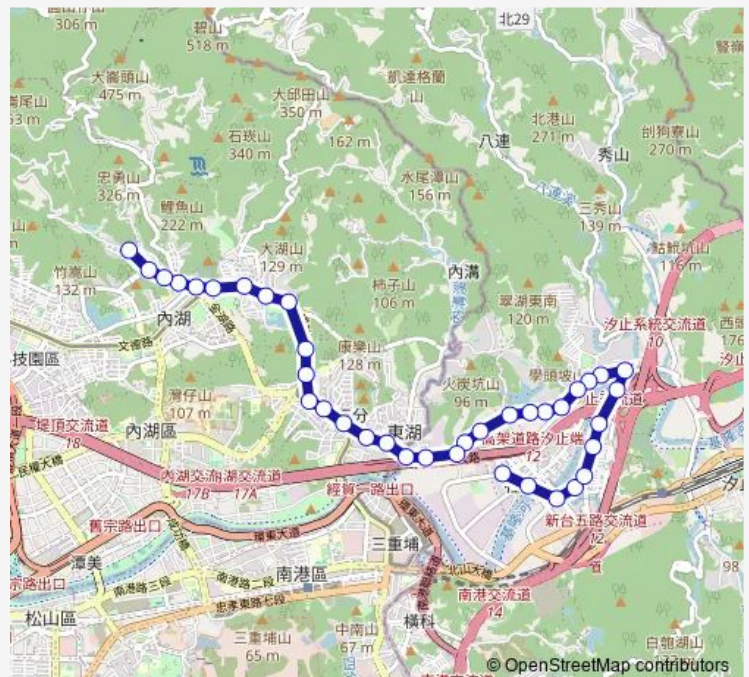

Thursday 06:15-17:40

Friday 06:15-17:40

Saturday —

Sunday —

Route info

Direction: 社后消防隊

Stops: 37

Trip Duration: 10 hour 20 min