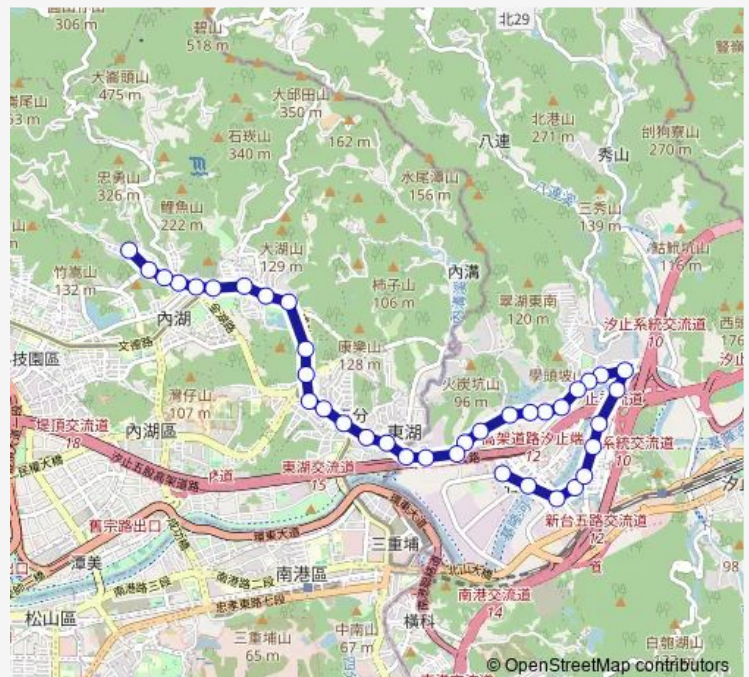

Thursday 06:15-17:40

Friday 06:15-17:40

Saturday —

Sunday —

Route info

Direction: 社后消防隊

Stops: 37

Trip Duration: 13 hour 0 min