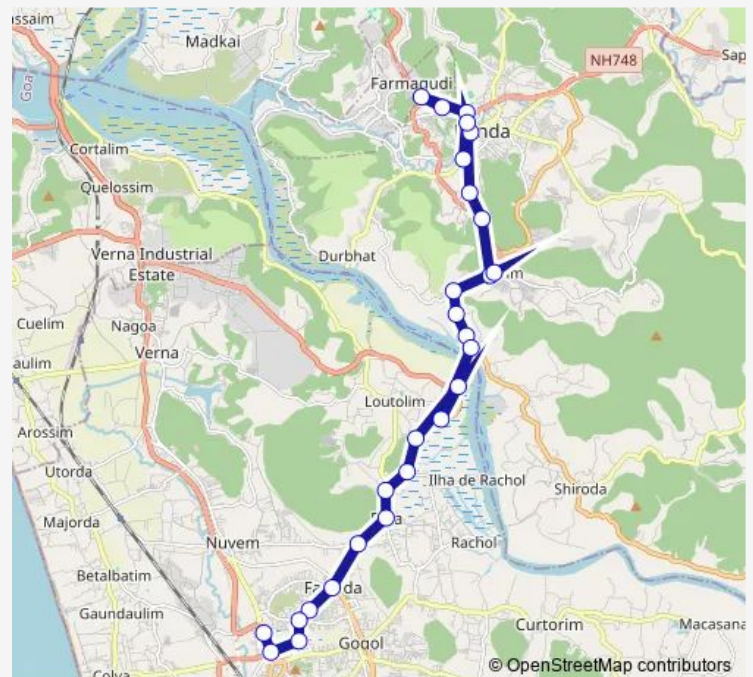

Uzro Junction

Raia

Rai Amyakde

Route schedule

Ponda KTC Bus Stand — Margao KTC Bus Stand

Monday 09:00-09:15

Tuesday 09:00-09:15

Wednesday 09:00-09:15

Thursday 09:00-09:15

Friday 09:00-09:15

Saturday 09:00-09:15

Sunday 09:00-09:15

Route info

Direction: Ponda KTC Bus Stand

Stops: 27

Trip Duration: 0 hour 45 min

■ MRG19 — Margao - Ponda

BusMaps

Arlem

Pandava Chapel/ Pwd

Fatorda Stadium

Ravindra Bhavan

Colva Circle

Margao KTC Bus Stand