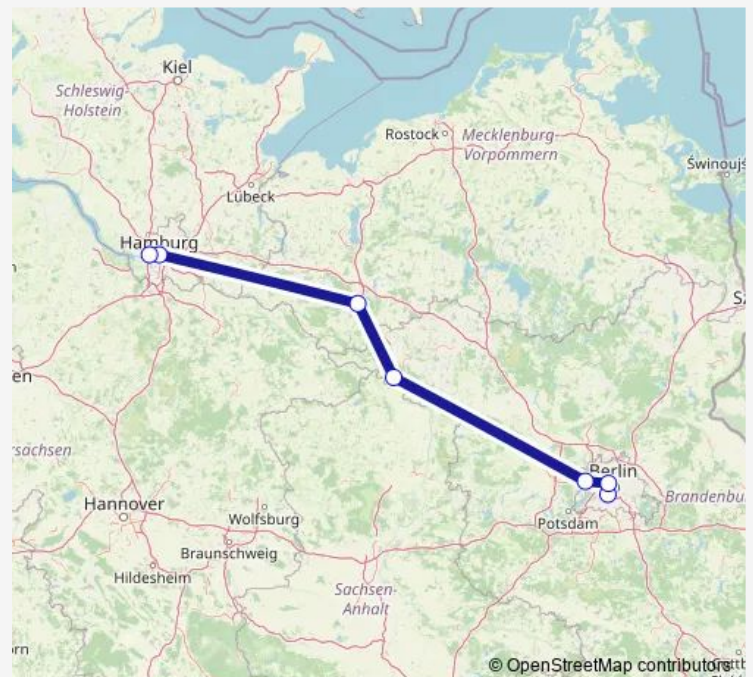

Direction

Berlin Südkreuz (Flixtrain) — Hamburg-Altona

7 stops

[Open route schedule](#)

Berlin Südkreuz (Flixtrain)

Berlin Central Station (Flixtrain)

Berlin-Spandau

Wittenberge

Ludwigslust

Hamburg Hbf

Hamburg-Altona

Route schedule

Berlin Südkreuz (Flixtrain) — Hamburg-Altona

Monday 04:57

Tuesday —

Wednesday —

Thursday —

Friday —

Saturday —

Sunday —

Route info

Direction: Berlin Südkreuz (Flixtrain)

Stops: 7

Trip Duration: 2 hour 29 min