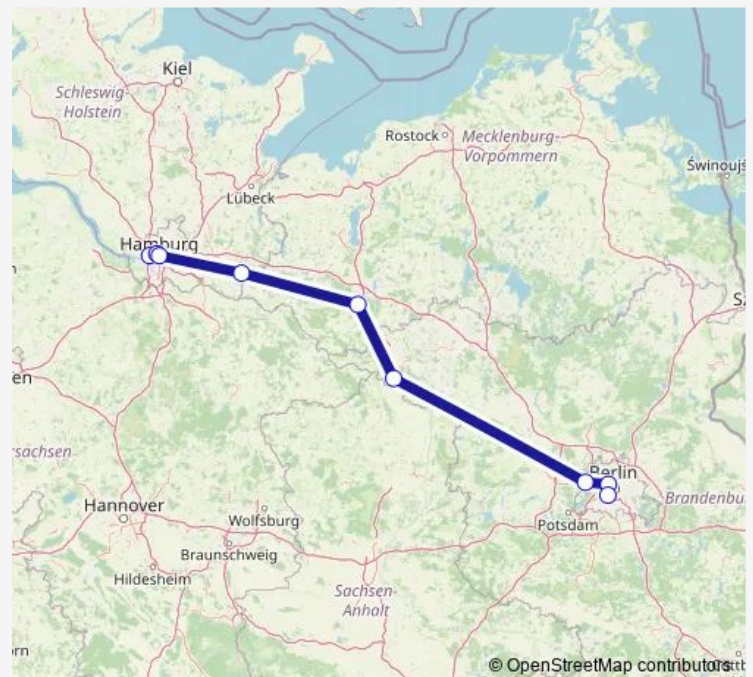

Tuesday 22:35

Wednesday 22:35

Thursday 22:35

Friday 22:35

Saturday —

Sunday 22:35

Route info

Direction: Hamburg-Altona

Stops: 9

Trip Duration: 2 hour 28 min

Direction

Dresden Hbf — Hamburg-Altona

11 stops

[Open route schedule](#)

Dresden Hbf

Dresden-Neustadt

10 stops

[Open route schedule](#)

Hamburg-Altona

Hamburg Hbf

Büchen

Ludwigslust

Wittenberge

Berlin-Spandau

Wednesday 16:37

Thursday 16:37

Friday 16:37

Saturday 16:37

Sunday 16:37

Route info

Direction: Hamburg-Altona

Stops: 10