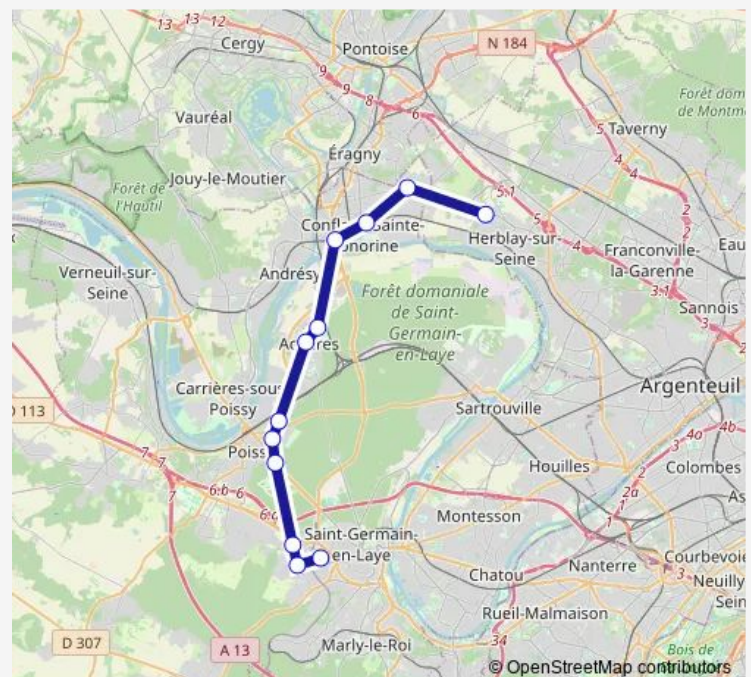

### Direction

Gare Place Romagné — Lycée Léonard de Vinci

21 stops

[Open route schedule](#)

Gare Place Romagné

Gendarmerie

Aristide Briand

Les Impressionnistes

### Route schedule

Gare Place Romagné — Lycée Léonard de Vinci

Monday 07:02

Tuesday 07:02

Wednesday 07:02

Thursday 07:02

Friday —

Saturday —

### Route info

Direction: Gare Place Romagné

Stops: 21

Trip Duration: 0 hour 50 min

## Route info

Direction: Nicot / École Notre-Dame

Stops: 12

Trip Duration: 1 hour 21 min

**Direction**

Pompiers — Lycée International

16 stops

[Open route schedule](#)