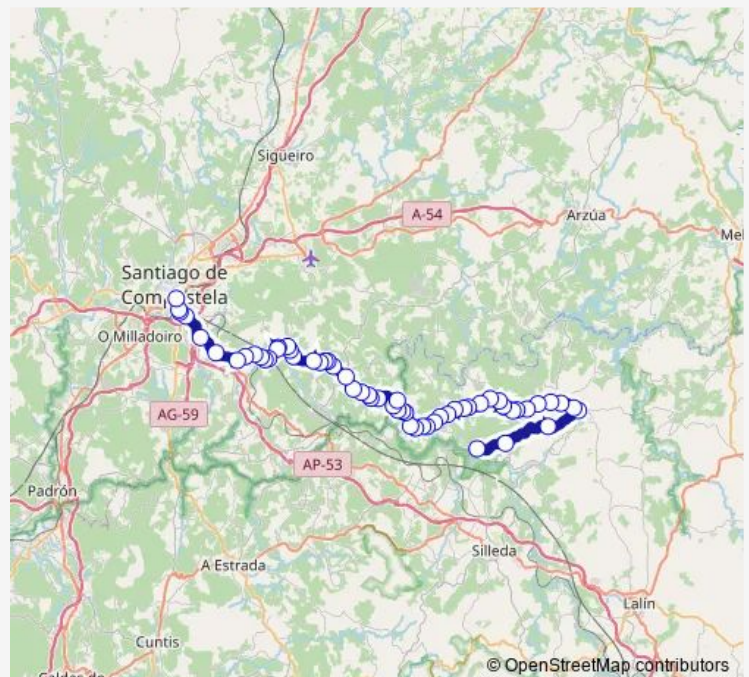

Guieral

Señorin-Camanzo

Route schedule

Merza — Santiago E.I.

Monday	10:10
Tuesday	10:10
Wednesday	10:10
Thursday	10:10
Friday	10:10
Saturday	—
Sunday	—

Route info

Direction: Merza

Stops: 58

Trip Duration: 1 hour 22 min

■ Xg863007 — Merza - Vila de Cruces - Santiago E.I.

Cruce Farrapa

Candañedo

Cruce Lamego

Camanzo

Camanzo Pista

Talleres Gres

Gasolinera-Gres

Ponte Ledesma

Baiuca

Vila Da Paz

Bar Cuneta Camporrapado

Camporrapado

Cruce de Pousada

Corna

Wednesday 18:30

Thursday 18:30

Friday 18:30

Saturday —

Sunday —

Route info

Direction: Santiago E.I.

Stops: 58