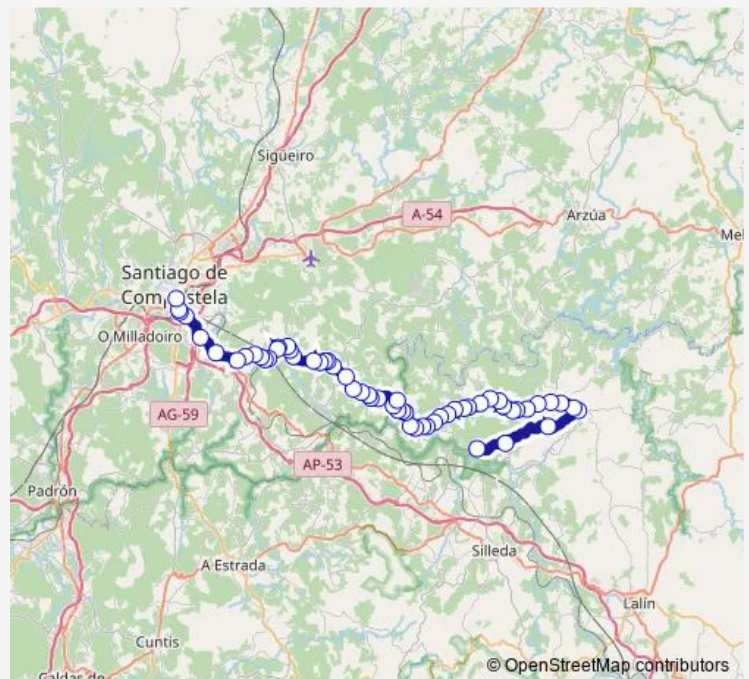

Agudelo

Guieral

Señorin-Camanzo

Route schedule

Merza — Santiago E.I.

Monday	10:10
Tuesday	10:10
Wednesday	10:10
Thursday	—
Friday	10:10
Saturday	—
Sunday	—

Route info

Direction: Merza

Stops: 58

Trip Duration: 1 hour 22 min

XG863007 — Merza - Vila de Cruces - Santiago E.I.

BusMaps

Cruce Farrapa

Candañedo

Cruce Lamego

Camanzo

Monday 18:30

Tuesday 18:30

Wednesday 18:30

Thursday —

Friday 18:30

Saturday —

Sunday —

Route info

Direction: Santiago E.I.

Stops: 58

Trip Duration: 1 hour 22 min

Camporrapado

Bar Cuneta Camporrapado

Vila Da Paz

Baiuca

Ponte Ledesma