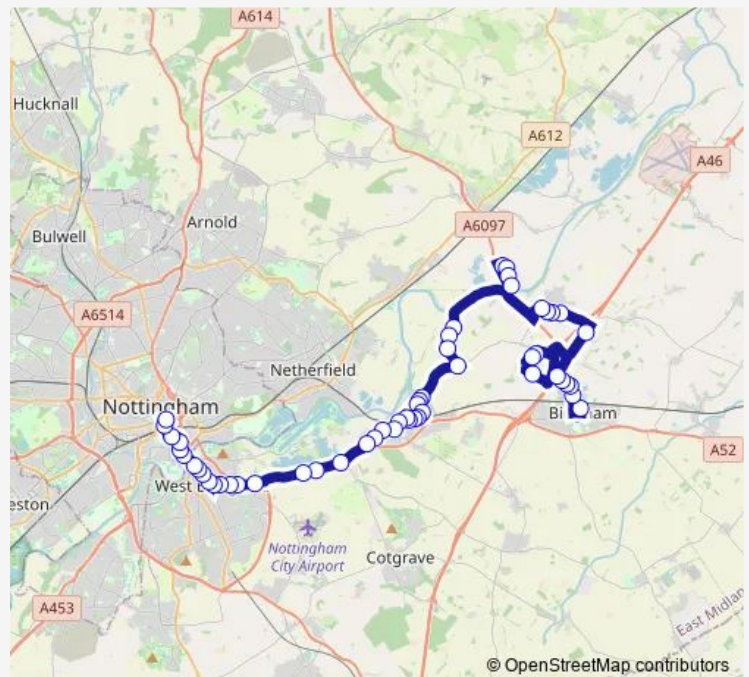

### Route schedule

Market Place — Broad Marsh Bus Station

Monday 06:17-16:00

Tuesday 06:17-16:00

Wednesday 06:17-16:00

Thursday 06:17-16:00

Friday 06:17-16:00

Saturday 07:56-16:00

### Route info

Direction: Market Place

Stops: 53

Trip Duration: 0 hour 59 min

■ RV1

BusMaps

Shelford Hill

Shelford Road

Valley Road

Welbeck Road

Haddon Way

Thoresby Close

Newton Avenue

Malkin Avenue

Queens Road

Oak Tree Avenue

## Route info

Direction: Broad Marsh Bus Station

Stops: 33

Trip Duration: 0 hour 26 min

Vicarage Lane

Oak Tree Avenue

Cliff Way

Wakefield Avenue