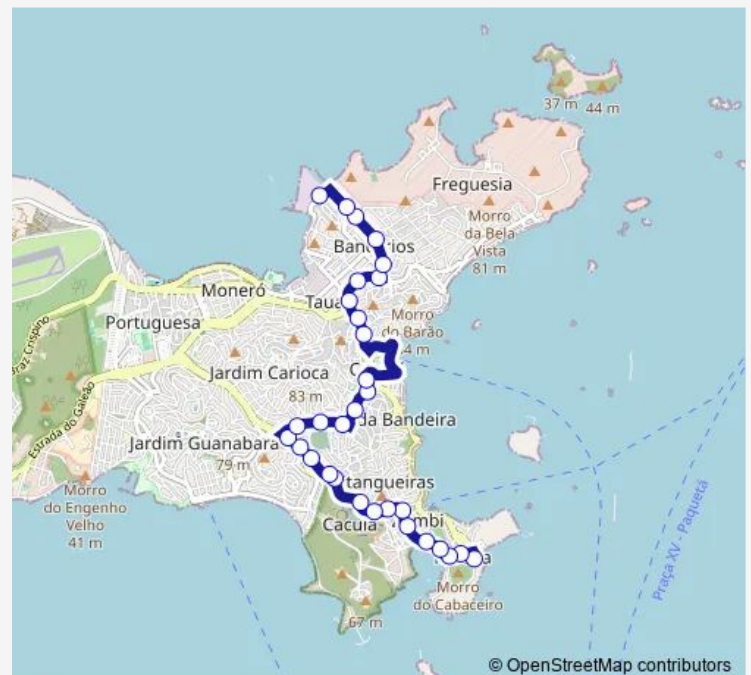

Mareante

### Route schedule

Terminal da Ribeira : Plataforma B — Eisa

Monday 06:30-20:20

Tuesday 06:30-20:20

Wednesday 06:30-20:20

Thursday 06:30-20:20

Friday 06:30-20:20

Saturday —

### Route info

Direction: Terminal da Ribeira : Plataforma B

Stops: 31

Trip Duration: 0 hour 27 min

© OpenStreetMap contributors

SV921 — Bancários - Ribeira

BusMaps

Marquês de Muritiba

## Route info

Direction: Eisa

Stops: 32

Trip Duration: 0 hour 30 min

Vila Olímpica Nilton Santos

Monjolo

17º Batalhão da Polícia Militar

Peixoto de Carvalho