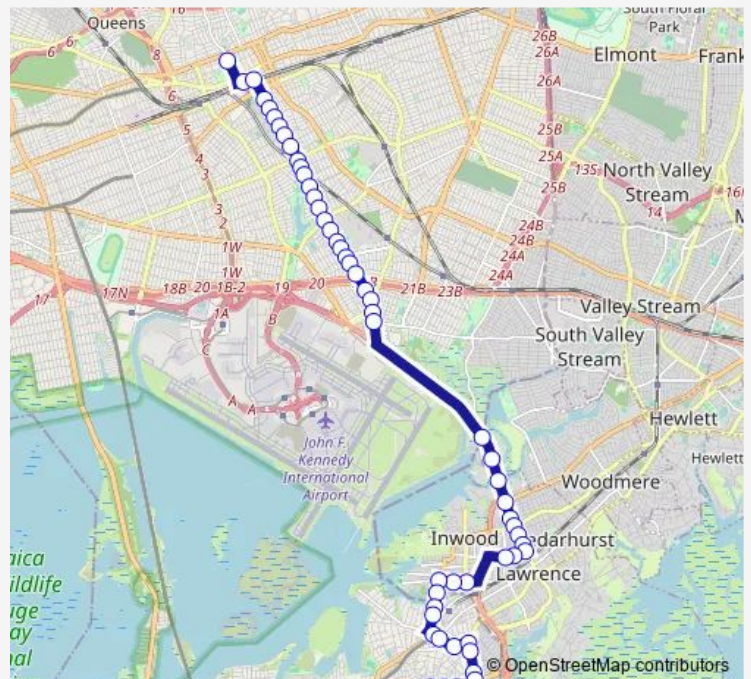

Bus Q114 Jamaica - Far Rockaway Limited

[Go to website](#)

Direction

Parsons Blvd/88 Av — Seagirt Blvd/Beach 20 St

53 stops

[Open route schedule](#)

Parsons Blvd/88 Av

Archer AV/160 St

GUY R Brewer Blvd/134 Av

GUY R Brewer Blvd/137 Av

GUY R Brewer Blvd/140 Av

Route schedule

Parsons Blvd/88 Av — Seagirt Blvd/Beach 20 St

Monday 00:45-00:15⁺¹

Tuesday 00:45-00:15⁺¹

Wednesday 00:45-00:15⁺¹

Thursday 00:45-00:15⁺¹

Friday 00:45-00:15⁺¹

Saturday 00:45-00:15⁺¹

Sunday 00:45-00:15⁺¹

Route info

Direction: Parsons Blvd/88 Av

Stops: 53

Trip Duration: 0 hour 52 min

Q114 — Jamaica - Far Rockaway Limited

GUY R Brewer Blvd/144 Av

GUY R Brewer Blvd/145 Av

GUY R Brewer Blvd/Farmers Blvd

GUY R Brewer Blvd/146 Dr

GUY R Brewer Blvd/147 Av

Rockaway Blvd/Brookville Blvd

Rockaway Blvd/Meyer Av