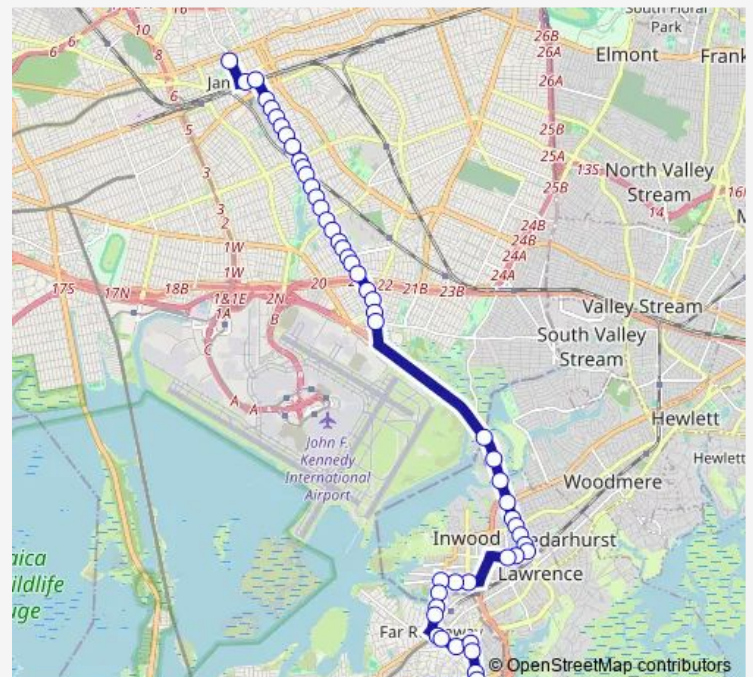

Thursday 01:00-00:30⁺¹

Friday 01:00-00:30⁺¹

Saturday 01:00-00:30⁺¹

Sunday 01:00-00:30⁺¹

Route info

Direction: Seagirt Blvd/Crest Rd

Stops: 61

Trip Duration: 0 hour 55 min

Q114 — Jamaica - Far Rockaway Limited

Mott AV /Rockaway Tpke

Rockaway Tpke /Pacific St

Rockaway Tpke /Livingston Pl

Rockaway Tpke /W Broadway

Rockaway Tpke/Rugby Rd

Rockaway Tpke/Peninsula Blvd

Rockaway Tpke/Reyem Dr

Rockaway Tpke/5 Towns Shopping Center

Rockaway Tpke/Brookville Blvd

GUY R Brewer Blvd/147 Av

GUY R Brewer Blvd/146 Dr

GUY R Brewer Blvd/Farmers Blvd

GUY R Brewer Blvd/145 Rd

GUY R Brewer Blvd/144 Av

GUY R Brewer Blvd/140 Av

Hillside AV/Parsons Blvd

Direction

Parsons Blvd/88 Av — Seagirt Blvd/Beach 20 St

53 stops

[Open route schedule](#)

Parsons Blvd/88 Av

Archer AV/160 St

GUY R Brewer Blvd/Archer Av