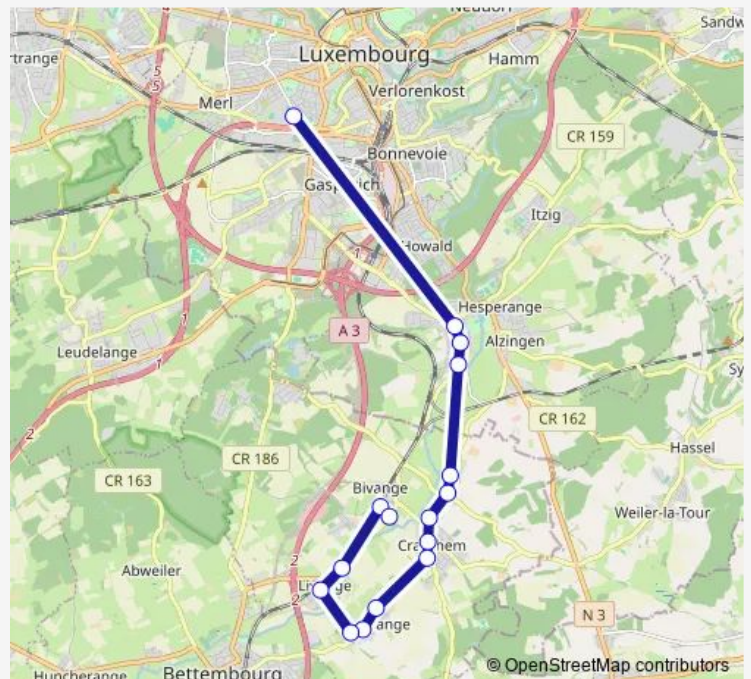

Peppange, Musée

Peppange, Duerfplatz

Livange, Am Duerf

Livange, Geespelt

Berchem, Gare routière

Bivange, Schoul

Route schedule

Merl, Geesseknäppchen (S) — Bivange, Schoul

Monday 14:25-15:50

Tuesday 12:50-14:25

Wednesday 14:25-15:50

Thursday 12:50-14:25

Friday 14:25-15:50

Saturday —

Sunday —

Route info

Direction: Merl, Geesseknäppchen (S)

Stops: 16

Trip Duration: 0 hour 28 min

D14

BusMaps

Direction

Berchem, Gare routière — Merl, Geesseknäppchen (S)

16 stops

Saturday —

Sunday —

Route info

Direction: Berchem, Gare routière

Stops: 16

Trip Duration: 0 hour 41 min

Direction

Crauthem, Am Gruef — Merl, Geesseknäppchen (S)