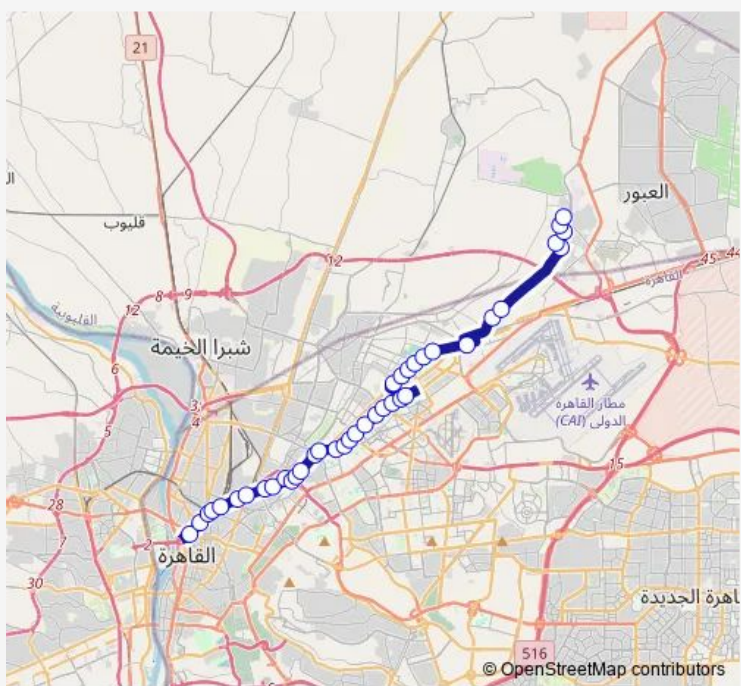

Bus CTA 330 Abd Al Moneim Riad Station - Isbiko Station

[Go to website](#)

Direction
 Isbiko Station — Abd Al Moneim Riad
 35 stops
[Open route schedule](#)

- Isbiko Station
- Masaken Isbiko St.
- Masaken Al Wadi Al Qadeem (Al Salam)
- Masaken Al Abd (Al Salam)
- Mohamed Farid St. & Al Mathan St.
- Teraat Taware' Axis
- Arab Specialized Hospital (Gesr Al Suez)
- Concord Al Salam Hotel (Gesr Al Suez)
- Shams Club (Alf Maskan)
- Alf Maskan
- Al Atraby Basha Abu Al Ezz St. & Gesr Al Suez St.
- Misr Al Gadida Military Hospital
- Al Helmeya Garden (Gesr Al Suez)
- Heliopolis Central (Gesr Al Suez)
- Alex Bank (Al Hegaz)
- Roxy
- Al Nady St. & Al Khalifa Al Mamoun St.
- Souq Al Asr (Khalifa Al Mamoun St.)
- Armed Forces College Of Medicine
- Armed Forces Medical Complex (Kobry Al Qobba)
- Kobry Al Qobba

Route schedule
 Isbiko Station — Abd Al Moneim Riad

Monday	10:00
Tuesday	10:00
Wednesday	10:00
Thursday	10:00
Friday	10:00
Saturday	10:00
Sunday	10:00

Route info
 Direction: Isbiko Station
 Stops: 35
 Trip Duration: 1 hour 25 min

■ CTA 330 — Abd Al Moneim Riad Station - Isbiko Station **BusMaps**

Ain Shams University Dorms

Ain Shams University

Abbaseya Square

Abbaseya Bridge Exit

Faculty of Medicine - Ain Shams University

Al Demerdash Metro

Lofy Al Sayed St & Masr Wal Sudan St

Coptic Hospital

Ramses Railway Station

Ramses

Ahmed Oraby Metro

Isaaf

Gamal Abd Al Nasser Metro

Abd Al Moneim Riad