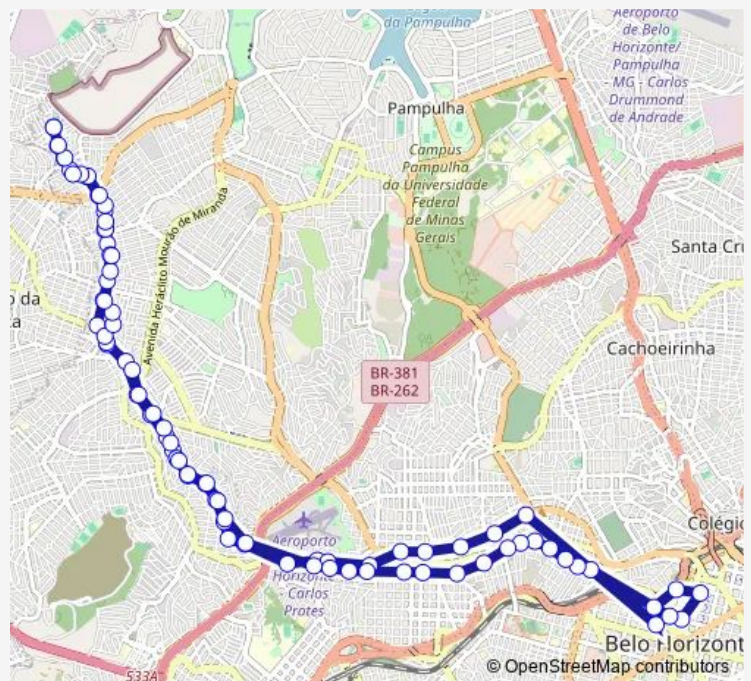

Ave Abilio Machado 1985

Ave Abilio Machado 1847

Ave Abilio Machado 1709

Route schedule

Rua Aracy Guimaraes Rosa 10 — Rua Aracy Guimaraes Rosa 10

Monday —

Tuesday —

Wednesday —

Thursday —

Friday —

Saturday —

Sunday

05:20-21:00

Route info

Direction: Rua Aracy Guimaraes Rosa 10

Stops: 88

Trip Duration: 1 hour 54 min

4403D — Urca-Confisco (Principal)

Ave Abilio Machado 1499

Ave Abilio Machado 1205

Ave Abilio Machado 987

Ave Abilio Machado 745

Ave Abilio Machado 545

Ave Abilio Machado 335

Saturday 05:40-21:00

Sunday —

Route info

Direction: Rua Aracy Guimaraes Rosa 10

Stops: 84

Trip Duration: 1 hour 52 min

Ave Abilio Machado 545

Ave Abilio Machado 335