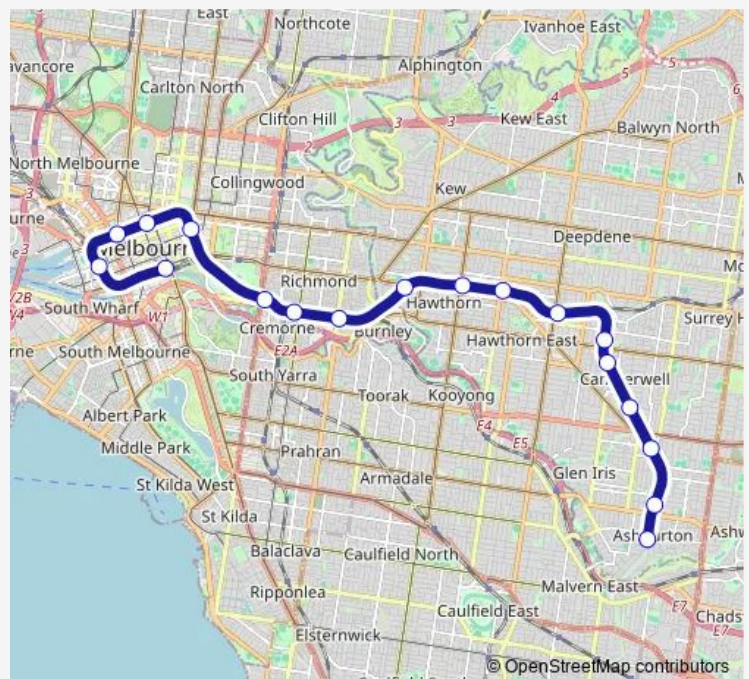

Rail Alamein Alamein - City

Go to website

Direction

Alamein Railway Station (Ashburton) — Flinders Street Railway Station (Melbourne City)

13 stops

[Open route schedule](#)

- Alamein Railway Station (Ashburton)
- Ashburton Railway Station (Ashburton)
- Burwood Railway Station (Glen Iris)
- Hartwell Railway Station (Camberwell)
- Willison Railway Station (Camberwell)
- Riversdale Railway Station (Camberwell)
- Camberwell Railway Station (Camberwell)
- Auburn Railway Station (Hawthorn East)
- Glenferrie Railway Station (Hawthorn)
- Hawthorn Railway Station (Hawthorn)
- Burnley Railway Station (Burnley)
- Richmond Railway Station (Richmond)
- Flinders Street Railway Station (Melbourne City)

Route schedule

Alamein Railway Station (Ashburton) — Flinders Street Railway Station (Melbourne City)

Monday	—
Tuesday	—
Wednesday	—
Thursday	16:43-16:58
Friday	—
Saturday	—
Sunday	—

Route info

Direction: Alamein Railway Station (Ashburton)

Stops: 13

Trip Duration: 0 hour 27 min

Alamein — Alamein - City

Direction

Flinders Street Railway Station (Melbourne City) —
Riversdale Railway Station (Camberwell)

9 stops

[Open route schedule](#)

Flinders Street Railway Station (Melbourne City)

Richmond Railway Station (Richmond)

East Richmond Railway Station (Richmond)

Burnley Railway Station (Burnley)

Hawthorn Railway Station (Hawthorn)

Glenferrie Railway Station (Hawthorn)

Auburn Railway Station (Hawthorn East)