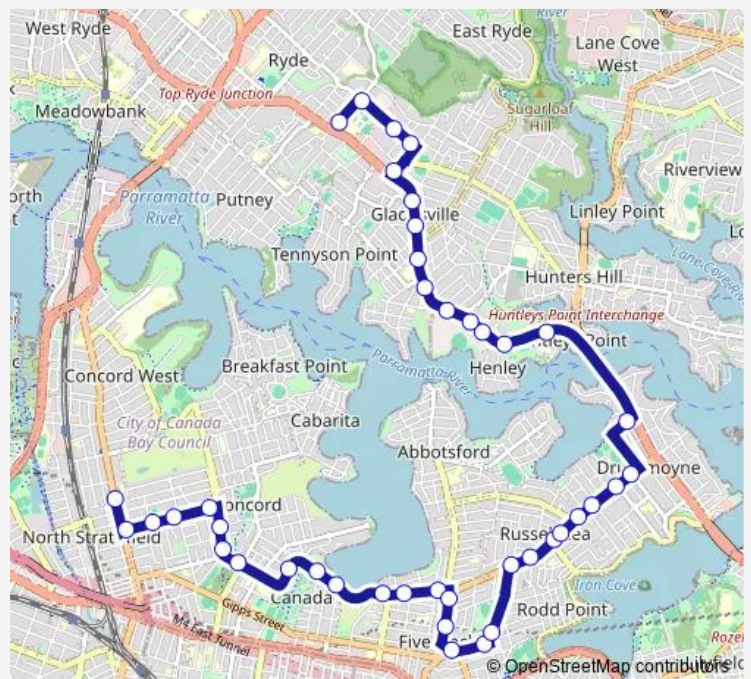

### Route schedule

Strathfield North Public School, Concord Rd — Holy Cross College, Cressy Rd

Monday 07:19

Tuesday 07:19

Wednesday 07:19

Thursday 07:19

Friday 07:19

Saturday —

### Route info

Direction: Strathfield North Public School, Concord Rd

Stops: 42

Trip Duration: 0 hour 46 min

Lyons Rd Opp Lamrock Av

Lyons Rd At Mons St

Lyons Rd At Tait Lane

Lyons Rd At Byrne Av