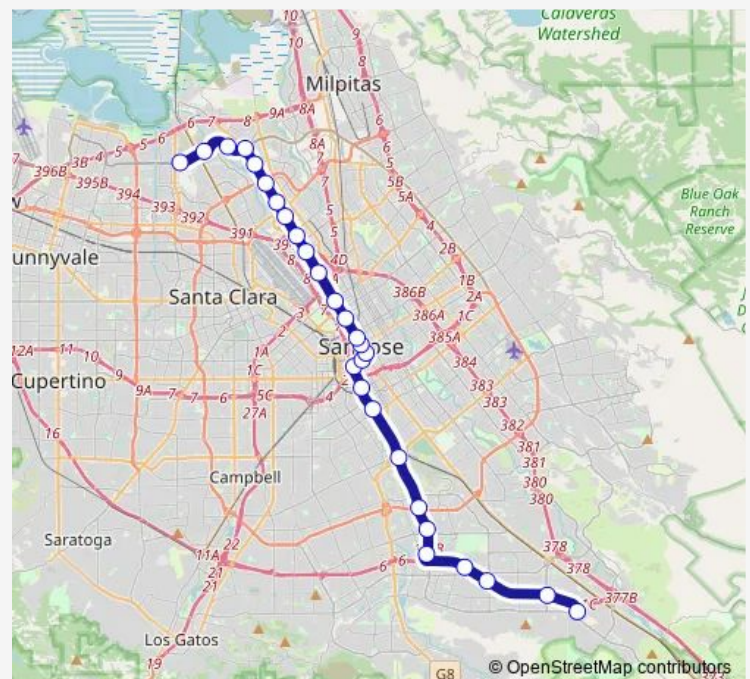

Children's Discovery Museum Station

Convention Center Station

San Antonio Station

Santa Clara Station

Saint James Station

Japantown/Ayer Station

Civic Center Station

Gish Station

Metro/Airport Station

Karina Station

Component Station

Route schedule

Santa Teresa Station — Great America Station

Monday 10:24-15:19

Tuesday 10:24-15:15

Wednesday 10:24-15:15

Thursday 10:24-15:19

Friday 10:24-15:15

Saturday 10:24-15:15

Sunday 10:24-15:15

Route info

Direction: Santa Teresa Station

Stops: 28

Trip Duration: 1 hour 4 min

Event-Blue — Event-Blue Line

Bonaventura Station

Orchard Station

River Oaks Station

Tasman Station

Champion Station

Lick Mill Station

Great America Station