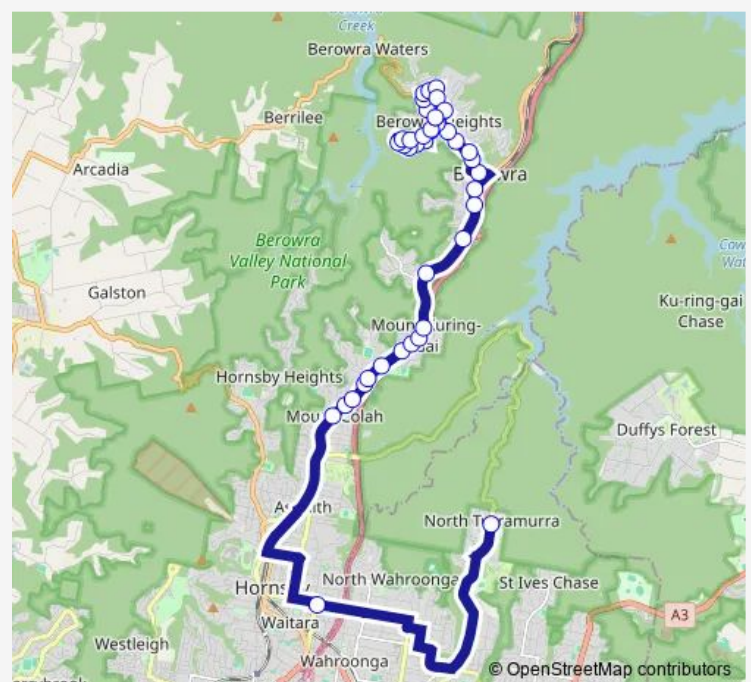

Pacific Hwy After Collingridge Way

Pacific Hwy Before Yallambee Rd

Pacific Hwy At Waratah Rd

Berowra Waters Rd Opp Berowra Park

Berowra Christian School, Berowra Waters Rd

Berowra Waters Rd Opp Berowra Public School

Berowra Waters Rd At Arcadia Cres

Route schedule

Ku-ring-gai Creative Arts High School, Bobbin Head Rd — Turner Rd After Berowra Waters Rd

Monday 15:55

Tuesday 15:55

Wednesday 15:55

Thursday 15:55

Friday —

Saturday —

Sunday —

Route info

Direction: Ku-ring-gai Creative Arts High School, Bobbin Head Rd

Stops: 41

Trip Duration: 0 hour 52 min

9045 — Kuringai HS to Berowra Village via Berowra Heights

Berowra Waters Rd Opp Warrina St

Elizabeth St At Woodcourt Rd

Woodcourt Rd At Lonsdale Av

Woodcourt Rd Before Alan Rd

Turner Rd After Berowra Waters Rd

9045 School Bus time schedules and route maps are available in an offline PDF at busmaps.com. Use the busmaps.com website to see live bus times, train schedule or subway schedule, and step-by-step directions for all public transit in Galston