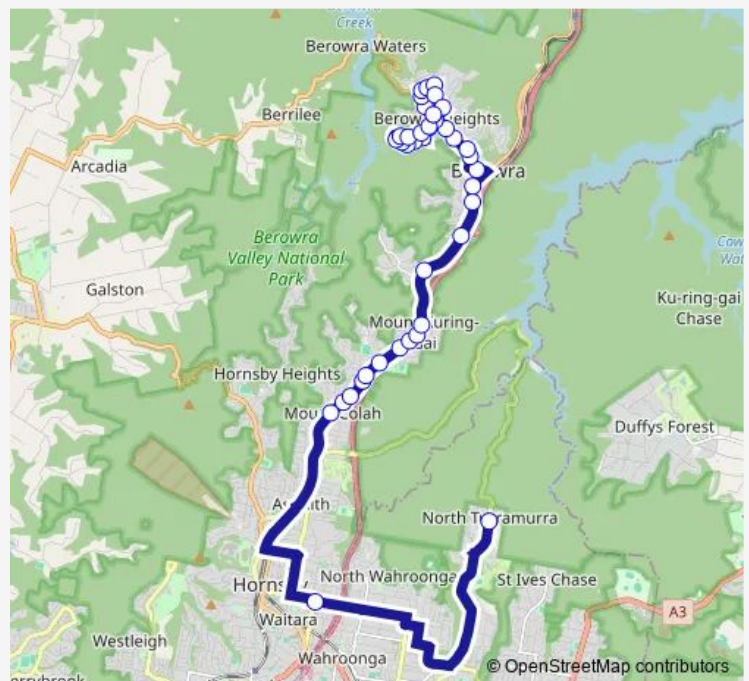

Pacific Hwy After Collingridge Way

Pacific Hwy Before Yallambee Rd

Pacific Hwy At Waratah Rd

Berowra Waters Rd Opp Berowra Park

Berowra Christian School, Berowra Waters Rd

Berowra Waters Rd Opp Berowra Public School

Berowra Waters Rd At Arcadia Cres

Route schedule

Ku-ring-gai Creative Arts High School, Bobbin Head Rd — Turner Rd After Berowra Waters Rd

Monday	15:55
Tuesday	15:55
Wednesday	15:55
Thursday	15:55
Friday	15:55
Saturday	—
Sunday	—

Route info

Direction: Ku-ring-gai Creative Arts High School, Bobbin Head Rd

Stops: 41

Trip Duration: 0 hour 52 min

9045 — Kuringai HS to Berowra Village via Berowra Heights

Berowra Waters Rd Opp Warrina St

Elizabeth St At Woodcourt Rd

Woodcourt Rd At Lonsdale Av

Woodcourt Rd Before Alan Rd

Turner Rd After Berowra Waters Rd

9045 School Bus time schedules and route maps are available in an offline PDF at busmaps.com. Use the busmaps.com website to see live bus times, train schedule or subway schedule, and step-by-step directions for all public transit in Galston