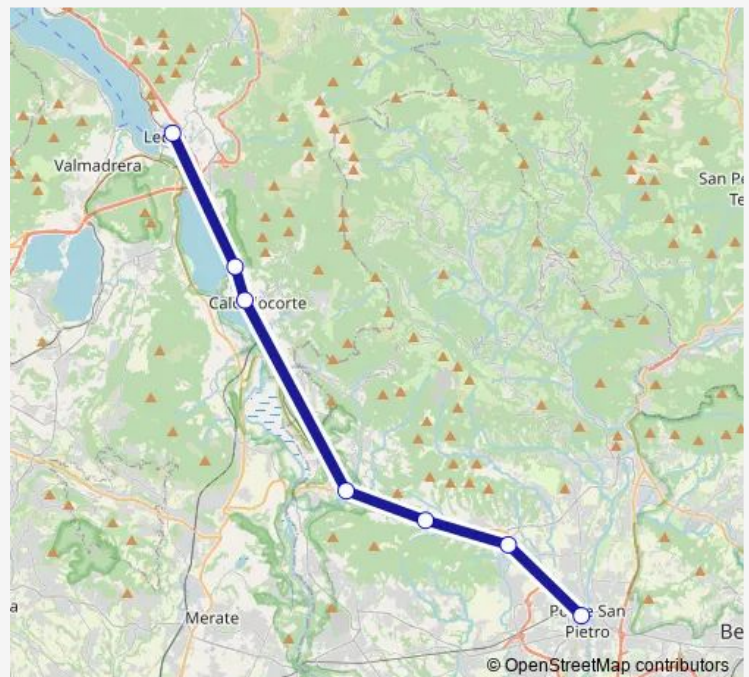

Rail R7 Lecco-Bergamo

[Go to website](#)

Direction

Ora — Milano Porta Garibaldi

14 stops

[Open route schedule](#)

Ora

Mezzocorona

Treviglio

Pioltello Limito

Milano Lambrate

Milano Porta Garibaldi

Route schedule

Ora — Milano Porta Garibaldi

Monday 17:09

Tuesday —

Wednesday 17:09

Thursday 17:09

Friday 17:09

Saturday 17:09

Sunday 17:09

Route info

Direction: Ora

Stops: 14

Trip Duration: 3 hour 46 min

R7 — Lecco-Bergamo

Direction

Ponte S.Pietro — Lecco

7 stops

[Open route schedule](#)

Ponte S.Pietro

Ambivere Mapello