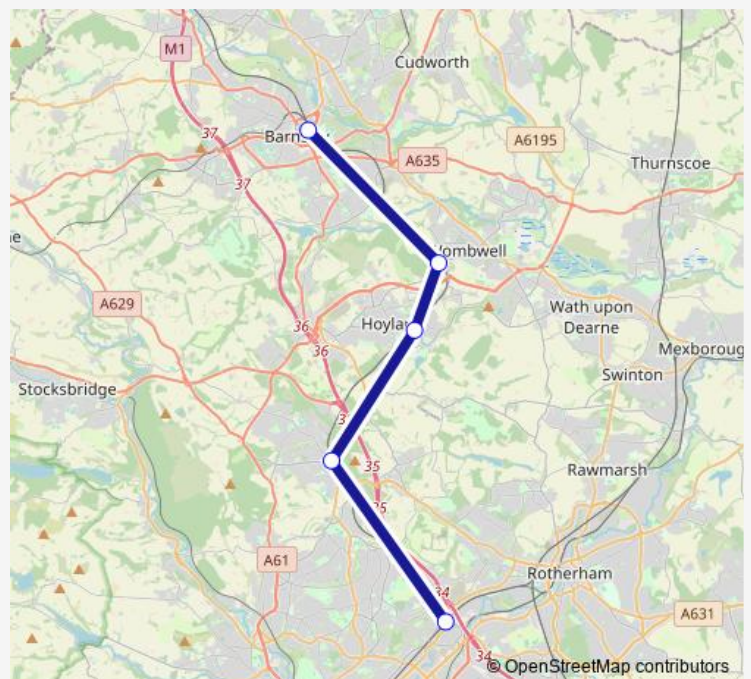

Rail Replacement Bus Service Northern Barnsley - Meadowhall

[Go to website](#)

Direction

Barnsley — Meadowhall

5 stops

[Open route schedule](#)

Barnsley

Wombwell

Elsecar

Chapelton

Meadowhall

Route schedule

Barnsley — Meadowhall

Monday	—
Tuesday	05:05-05:40
Wednesday	05:05-05:40
Thursday	05:05-05:40
Friday	05:05-05:40
Saturday	06:40-22:35
Sunday	09:05-22:45

Route info

Direction: Barnsley

Stops: 5

Trip Duration: 0 hour 40 min

■ Northern — Barnsley - Meadowhall

Direction

Meadowhall — Barnsley

5 stops

[Open route schedule](#)

Route info

Direction: Meadowhall

Stops: 5

Trip Duration: 0 hour 40 min

Direction

Meadowhall — Barnsley

2 stops

[Open route schedule](#)