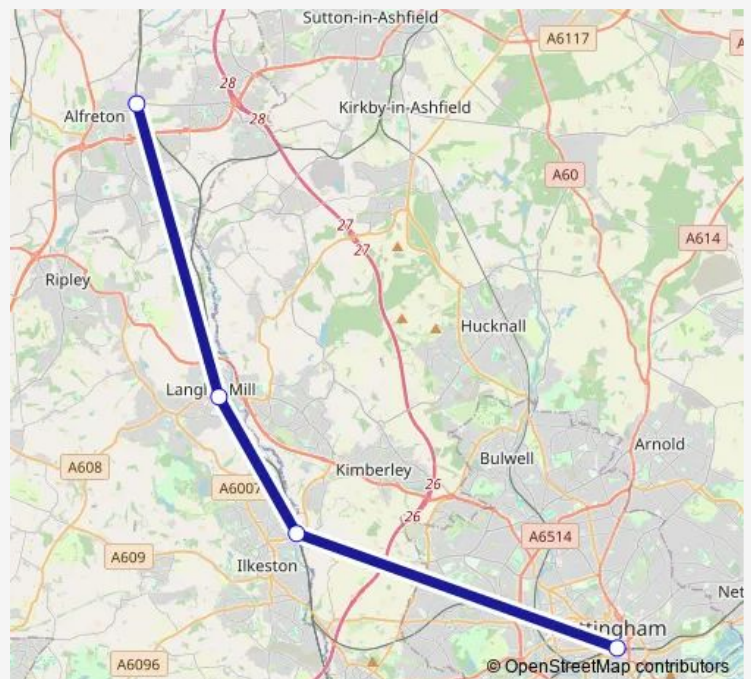

## Rail Replacement Bus Service Northern Nottingham - Alfreton

[Go to website](#)

### Direction

Nottingham — Alfreton

4 stops

[Open route schedule](#)

Nottingham

Ilkeston

Langley Mill

Alfreton

### Route schedule

Nottingham — Alfreton

Monday	—
Tuesday	05:20
Wednesday	05:20
Thursday	05:20
Friday	05:20
Saturday	—
Sunday	—

### Route info

Direction: Nottingham

Stops: 4

Trip Duration: 1 hour 6 min

■ Northern — Nottingham - Alfreton

Northern Rail Replacement Bus Service time schedules and route maps are available in an offline PDF at [busmaps.com](https://busmaps.com). Use the [busmaps.com](https://busmaps.com) website to see live bus times, train schedule or subway schedule, and step-by-step directions for all public transit in Nottingham