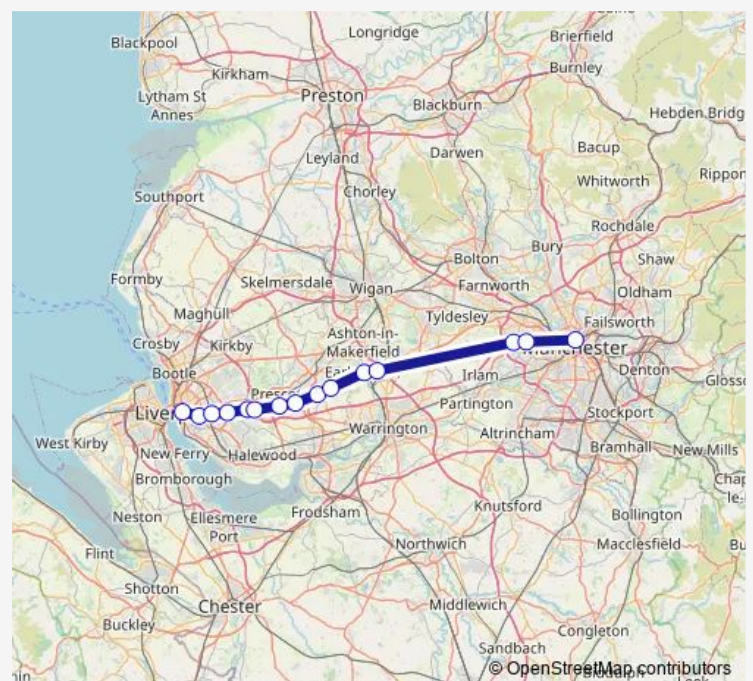

## Rail Replacement Bus Service Northern Liverpool Lime Street - Manchester Victoria

[Go to website](#)

### Direction

Liverpool Lime Street — Manchester Victoria

15 stops

[Open route schedule](#)

Liverpool Lime Street

Edge Hill

Wavertree Technology Park

Broad Green

### Route schedule

Liverpool Lime Street — Manchester Victoria

Monday 23:30

Tuesday 23:30

Wednesday 23:30

Thursday 23:30

Friday —

Saturday —

### Route info

Direction: Liverpool Lime Street

Stops: 15

Trip Duration: 2 hour 8 min

Northern — Liverpool Lime Street - Manchester Victoria

Northern Rail Replacement Bus Service time schedules and route maps are available in an offline PDF at [busmaps.com](https://busmaps.com). Use the [busmaps.com](https://busmaps.com) website to see live bus times, train schedule or subway schedule, and step-by-step directions for all public transit in Liverpool