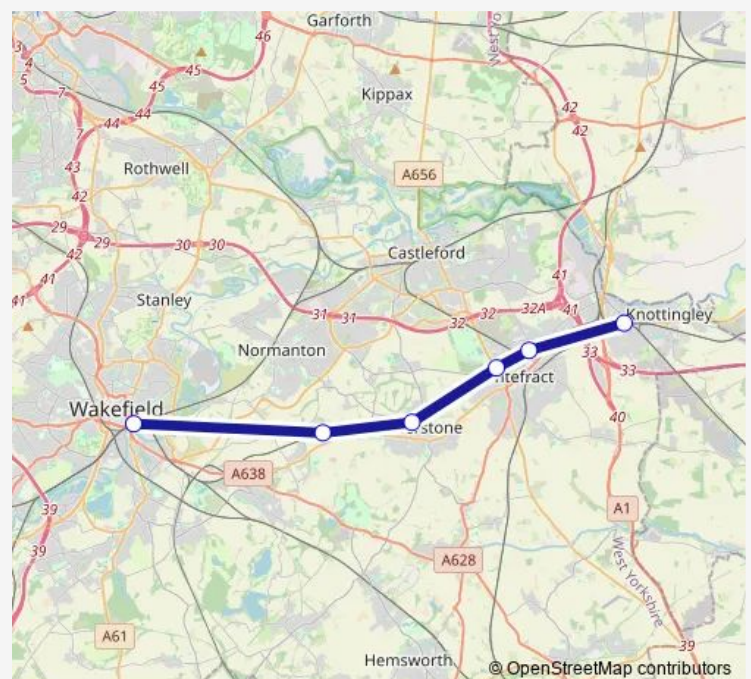

Rail Replacement Bus Service Northern Wakefield Kirkgate - Knottingley

[Go to website](#)

Direction

Wakefield Kirkgate — Knottingley

6 stops

[Open route schedule](#)

Wakefield Kirkgate

Streethouse

Saturday

—

Sunday

22:50

Route info

Direction: Wakefield Kirkgate

Stops: 6

Trip Duration: 0 hour 37 min

■ Northern — Wakefield Kirkgate - Knottingley

Northern Rail Replacement Bus Service time schedules and route maps are available in an offline PDF at busmaps.com. Use the busmaps.com website to see live bus times, train schedule or subway schedule, and step-by-step directions for all public transit in Featherstone