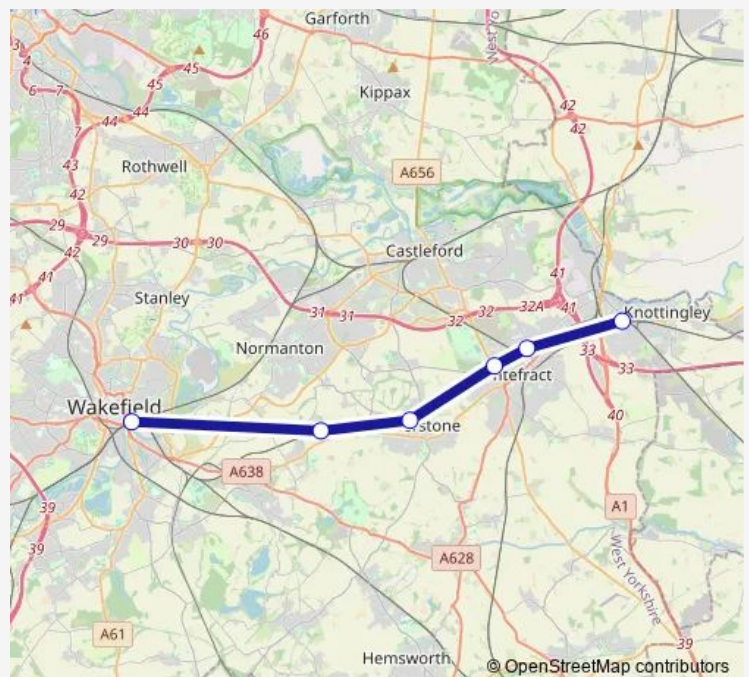

Rail Replacement Bus Service Northern Wakefield Kirkgate - Knottingley

[Go to website](#)

Direction

Wakefield Kirkgate — Knottingley

6 stops

[Open route schedule](#)

Wakefield Kirkgate

Streethouse

Featherstone

Pontefract Tanshelf

Pontefract Monkhill

Knottingley

Route schedule

Wakefield Kirkgate — Knottingley

Monday	23:17
Tuesday	23:17
Wednesday	23:17
Thursday	23:17
Friday	—
Saturday	—
Sunday	22:50

Route info

Direction: Wakefield Kirkgate

Stops: 6

Trip Duration: 0 hour 37 min

■ Northern — Wakefield Kirkgate - Knottingley

Northern Rail Replacement Bus Service time schedules and route maps are available in an offline PDF at busmaps.com. Use the busmaps.com website to see live bus times, train schedule or subway schedule, and step-by-step directions for all public transit in Featherstone