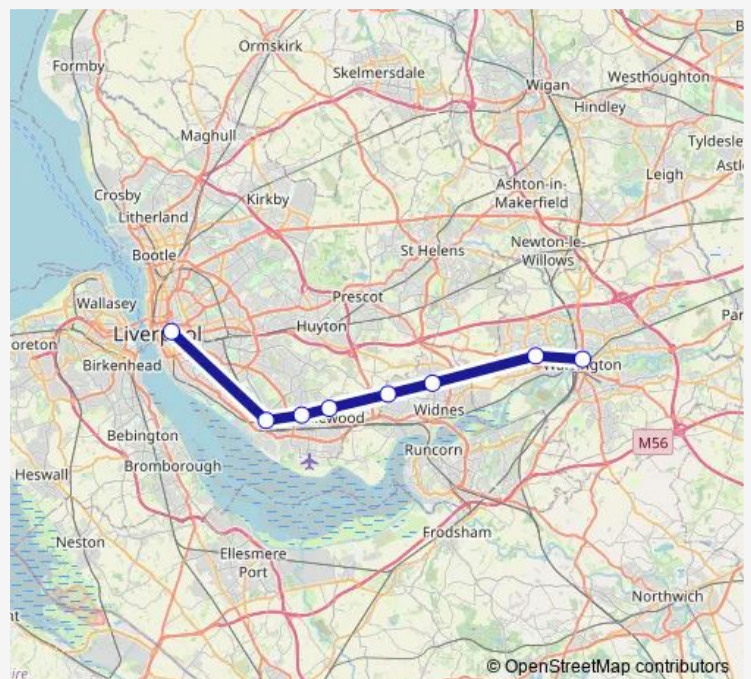

**Rail Replacement Bus Service Northern Warrington Central  
- Liverpool Lime Street**

[Go to website](#)

**Direction**

Warrington Central — Liverpool Lime Street

8 stops

[Open route schedule](#)

Warrington Central

Warrington West Railway Station

Widnes

Hough Green

Halewood

Hunts Cross

Liverpool South Parkway

Liverpool Lime Street

**Route schedule**

**Route info**

Direction: Warrington Central

Stops: 8

Trip Duration: 1 hour 30 min

Northern Rail Replacement Bus Service time schedules and route maps are available in an offline PDF at [busmaps.com](https://busmaps.com). Use the [busmaps.com](https://busmaps.com) website to see live bus times, train schedule or subway schedule, and step-by-step directions for all public transit in Widnes