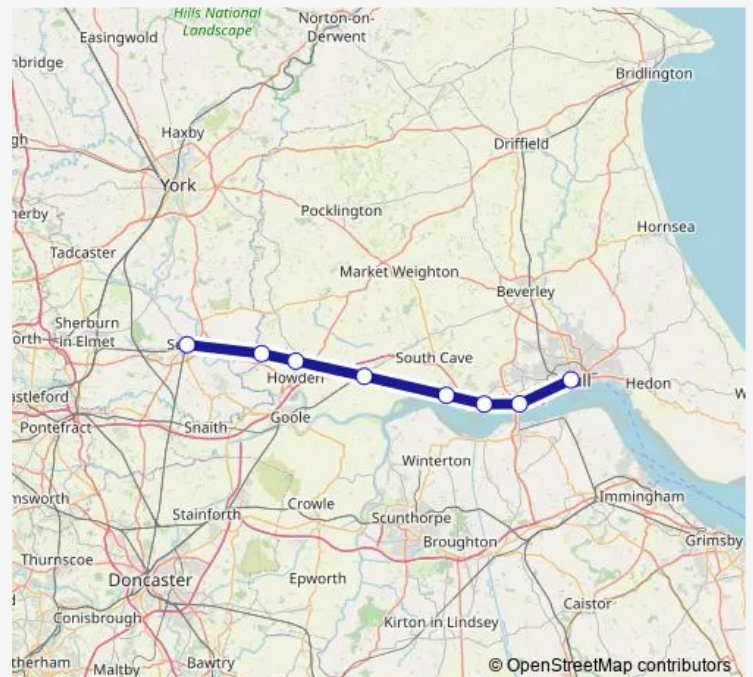

Gilberdyke

Eastrington

Howden

Wressle

Selby

Route schedule

Hull — Selby

Monday 04:36

Tuesday —

Wednesday —

Thursday —

Friday —

Saturday —

Sunday —

Route info

Direction: Hull

Stops: 7

Trip Duration: 1 hour 36 min

■ Northern — Selby - Hull

Direction

Hull — Selby

8 stops

[Open route schedule](#)

Hull

Direction: Selby

Stops: 8

Trip Duration: 1 hour 44 min

Direction

Hull — Selby

2 stops

[Open route schedule](#)

Hull