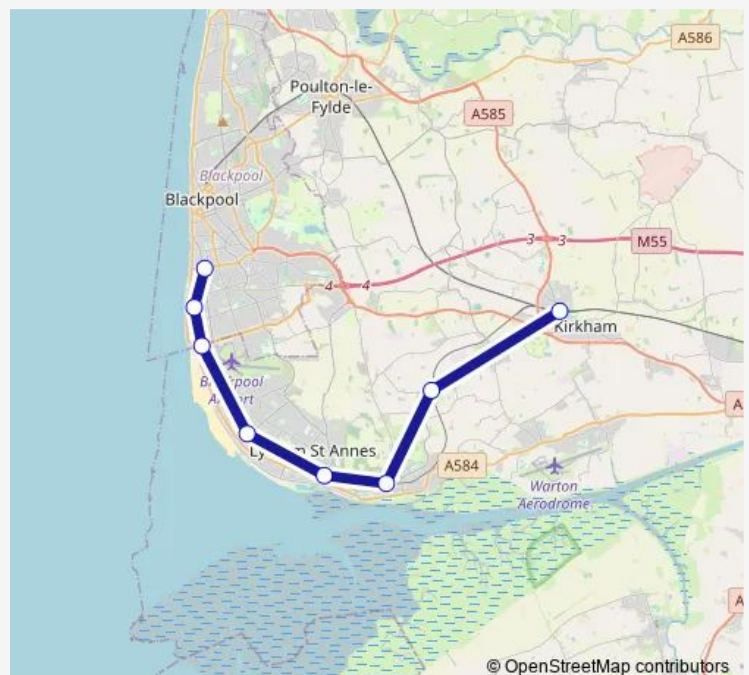

### Direction

Blackpool South — Kirkham & Wesham

8 stops

[Open route schedule](#)

Blackpool South

Blackpool Pleasure Beach

Squires Gate

St Annes-on-the-Sea

Ansdel & Fairhaven

Lytham

Moss Side

Kirkham & Wesham

### Route schedule

Blackpool South — Kirkham & Wesham

Monday	04:55
Tuesday	04:55
Wednesday	04:55
Thursday	04:55
Friday	04:55
Saturday	—
Sunday	—

### Route info

Direction: Blackpool South

Stops: 8

Trip Duration: 0 hour 47 min

Northern Rail Replacement Bus Service time schedules and route maps are available in an offline PDF at [busmaps.com](https://busmaps.com). Use the [busmaps.com](https://busmaps.com) website to see live bus times, train schedule or subway schedule, and step-by-step directions for all public transit in Blackpool