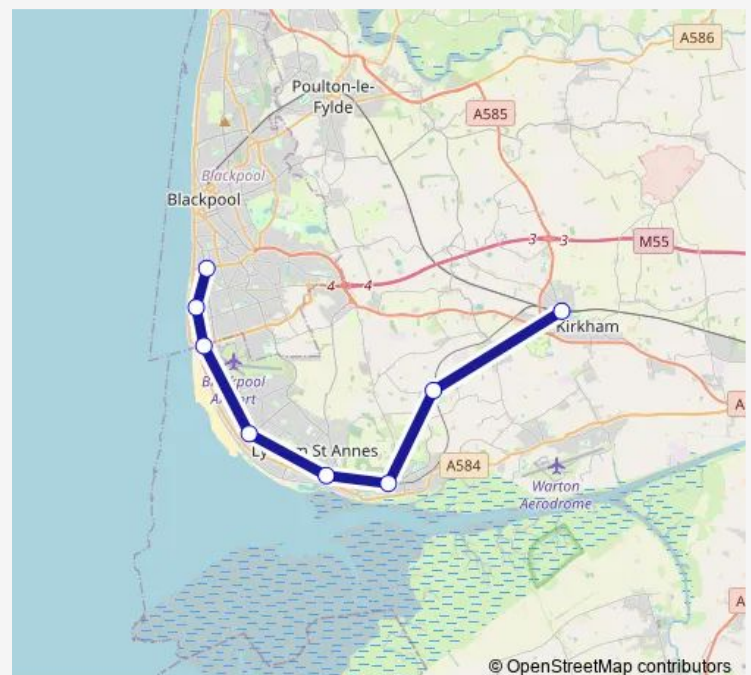

Rail Replacement Bus Service Northern Blackpool South - Kirkham & Wesham

[Go to website](#)

Direction

Blackpool South — Kirkham & Wesham

8 stops

[Open route schedule](#)

Blackpool South

Blackpool Pleasure Beach

Squires Gate

St Annes-on-the-Sea

Ansdel & Fairhaven

Lytham

Moss Side

Kirkham & Wesham

Route schedule

Blackpool South — Kirkham & Wesham

Monday	04:55
Tuesday	04:55
Wednesday	04:55
Thursday	04:55
Friday	04:55
Saturday	—
Sunday	—

Route info

Direction: Blackpool South

Stops: 8

Trip Duration: 0 hour 47 min

Northern Rail Replacement Bus Service time schedules and route maps are available in an offline PDF at busmaps.com. Use the busmaps.com website to see live bus times, train schedule or subway schedule, and step-by-step directions for all public transit in Blackpool