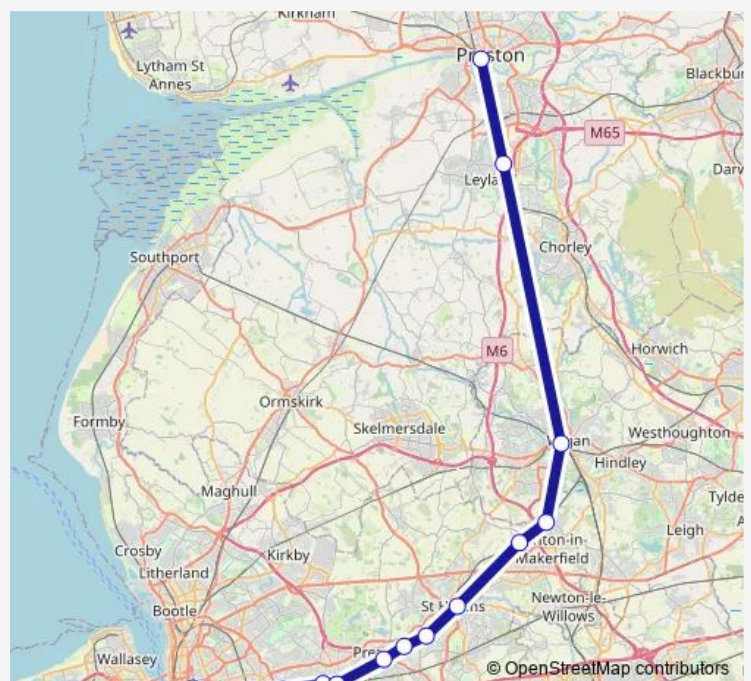

## Rail Replacement Bus Service Northern Liverpool Lime Street - Preston

[Go to website](#)

### Direction

Liverpool Lime Street — Preston

15 stops

[Open route schedule](#)

Liverpool Lime Street

Edge Hill

Wavertree Technology Park

Broad Green

### Route schedule

Liverpool Lime Street — Preston

Monday	23:15
Tuesday	23:15
Wednesday	23:15
Thursday	23:15
Friday	—
Saturday	—
Sunday	—

### Route info

Direction: Liverpool Lime Street

Stops: 15

Trip Duration: 2 hour 41 min

Northern — Liverpool Lime Street - Preston

Northern Rail Replacement Bus Service time schedules and route maps are available in an offline PDF at [busmaps.com](https://busmaps.com). Use the [busmaps.com](https://busmaps.com) website to see live bus times, train schedule or subway schedule, and step-by-step directions for all public transit in Liverpool