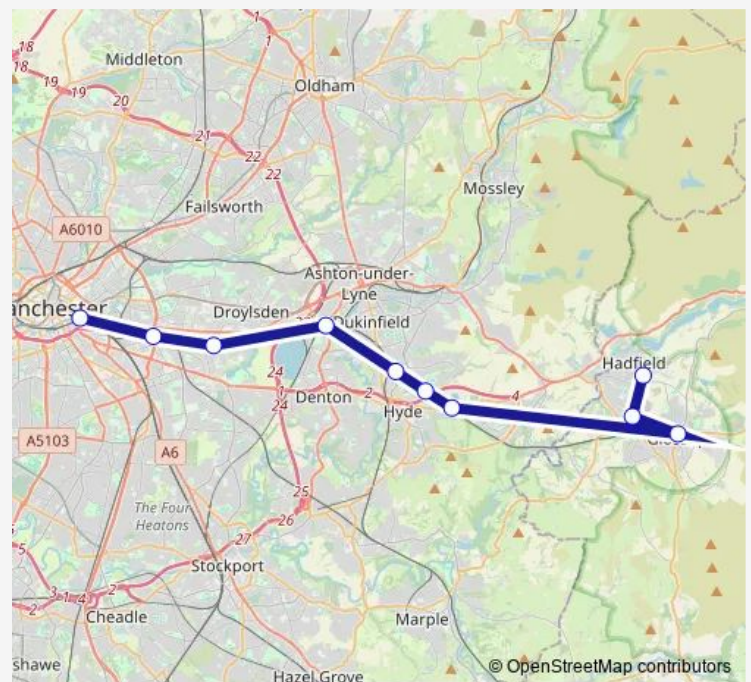

Rail Replacement Bus Service Northern Manchester Piccadilly - Hadfield

[Go to website](#)

Direction

Manchester Piccadilly — Hadfield

10 stops

[Open route schedule](#)

Manchester Piccadilly

Ashburys

Gorton

Guide Bridge

Flowery Field

Newton for Hyde

Godley

Glossop

Dinting

Hadfield

Route schedule

Manchester Piccadilly — Hadfield

Monday	23:29
Tuesday	23:29
Wednesday	23:29
Thursday	23:29
Friday	—
Saturday	—
Sunday	—

Route info

Direction: Manchester Piccadilly

Stops: 10

Trip Duration: 1 hour 19 min

■ Northern — Manchester Piccadilly - Hadfield

Northern Rail Replacement Bus Service time schedules and route maps are available in an offline PDF at busmaps.com. Use the busmaps.com website to see live bus times, train schedule or subway schedule, and step-by-step directions for all public transit in Ashton-under-Lyne