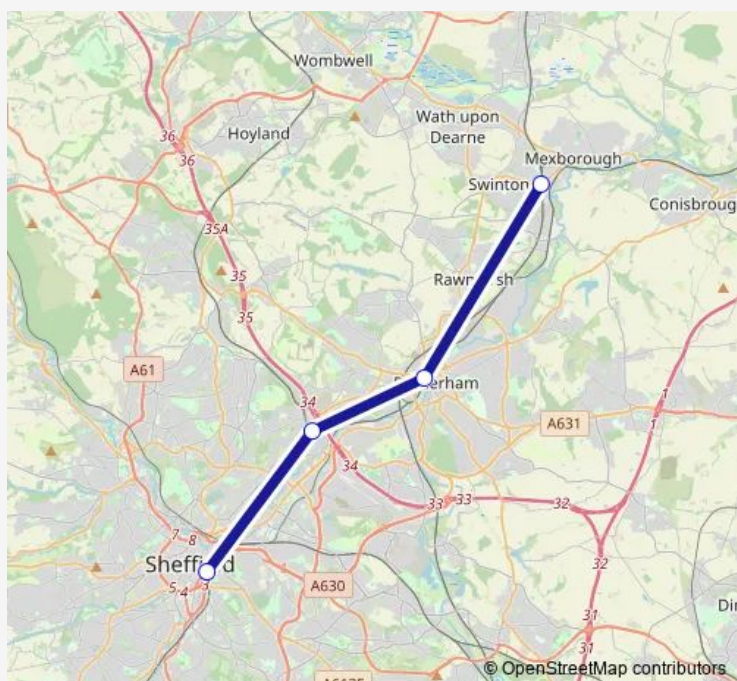

Rail Replacement Bus Service Northern Sheffield - Swinton (South Yorkshire)

[Go to website](#)

Direction

Sheffield — Swinton (South Yorkshire)

4 stops

[Open route schedule](#)

Sheffield

Meadowhall

Rotherham Central

Swinton (South Yorkshire)

Route schedule

Sheffield — Swinton (South Yorkshire)

Monday	—
Tuesday	—
Wednesday	—
Thursday	—
Friday	—
Saturday	—
Sunday	22:54

Route info

Direction: Sheffield

Stops: 4

Trip Duration: 0 hour 42 min

■ Northern — Sheffield - Swinton (South Yorkshire)

Direction

Swinton (South Yorkshire) — Sheffield

4 stops

[Open route schedule](#)

Swinton (South Yorkshire)

Rotherham Central

Meadowhall

Sheffield

Route schedule

Swinton (South Yorkshire) — Sheffield

Monday	—
Tuesday	—
Wednesday	—
Thursday	—
Friday	—
Saturday	—
Sunday	23:35

Route info

Direction: Swinton (South Yorkshire)

Stops: 4