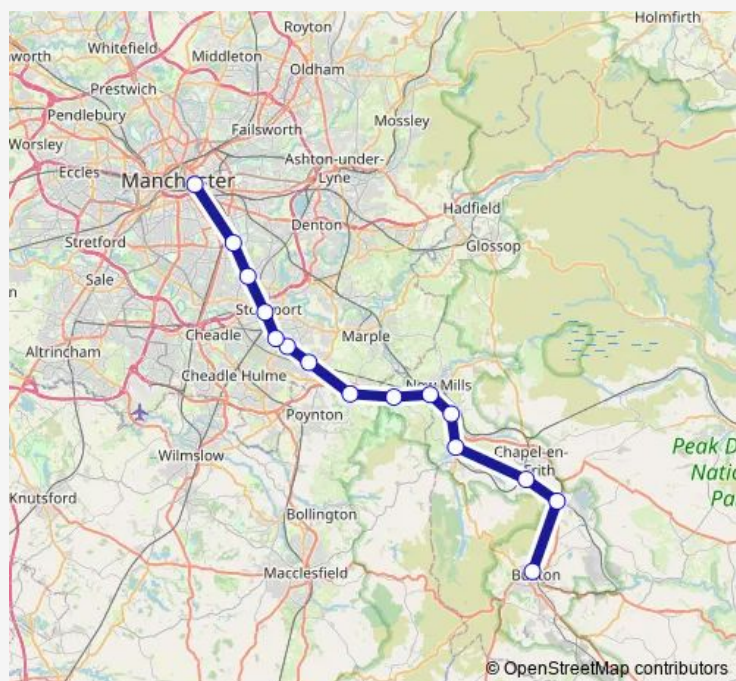

Rail Replacement Bus Service Northern Buxton - Manchester Piccadilly

[Go to website](#)

Direction

Buxton — Manchester Piccadilly

15 stops

[Open route schedule](#)

- Buxton
- Dove Holes
- Chapel-en-le-Frith
- Whaley Bridge
- Furness Vale
- New Mills Newtown
- Disley
- Middlewood
- Hazel Grove
- Woodsmoor
- Davenport
- Stockport
- Heaton Chapel
- Levenshulme
- Manchester Piccadilly

Route schedule

Buxton — Manchester Piccadilly

Monday	22:57
Tuesday	22:57
Wednesday	22:57
Thursday	22:57
Friday	—
Saturday	—
Sunday	—

Route info

Direction: Buxton

Stops: 15

Trip Duration: 2 hour 1 min

■ Northern — Buxton - Manchester Piccadilly