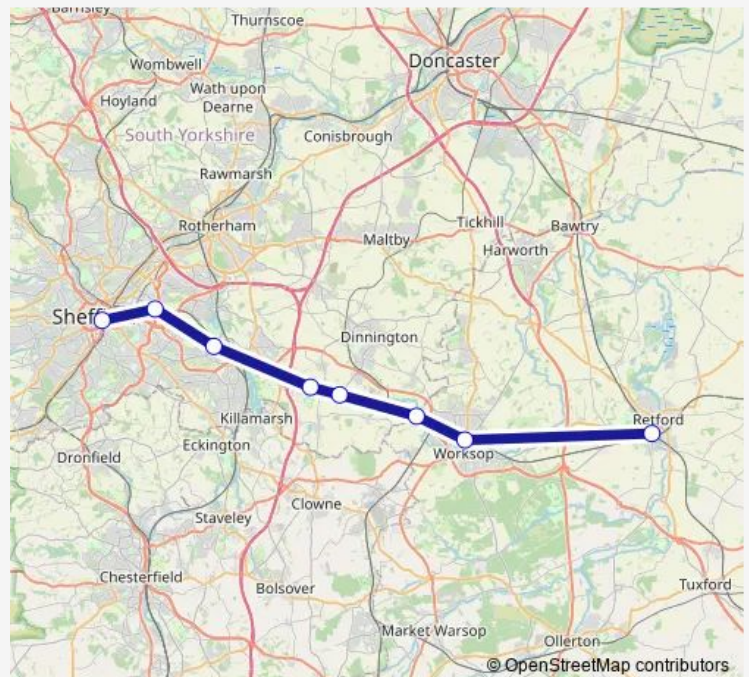

### Direction

Retford — Sheffield

8 stops

[Open route schedule](#)

Retford

Worksop

Shireoaks

Kiveton Park

### Route schedule

Retford — Sheffield

Monday —

Tuesday —

Wednesday —

Thursday —

Friday —

Saturday —

### Route info

Direction: Retford

Stops: 8

Trip Duration: 1 hour 10 min

■ Northern — Retford - Sheffield

Northern Rail Replacement Bus Service time schedules and route maps are available in an offline PDF at [busmaps.com](https://busmaps.com). Use the [busmaps.com](https://busmaps.com) website to see live bus times, train schedule or subway schedule, and step-by-step directions for all public transit in Sheffield