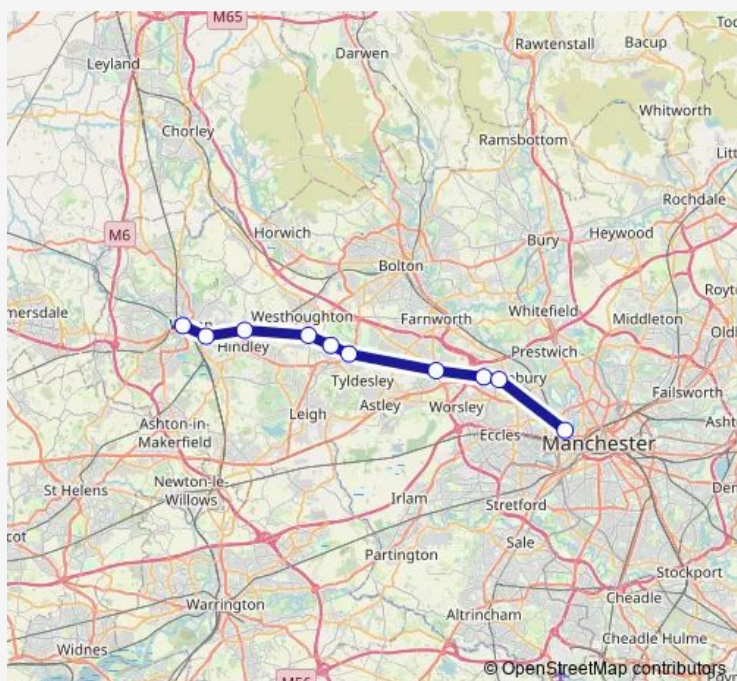

Rail Replacement Bus Service Northern Salford Crescent - Wigan Wallgate

[Go to website](#)

Direction

Wigan Wallgate — Salford Crescent

10 stops

[Open route schedule](#)

Wigan Wallgate

Ince (Manchester)

Route schedule

Wigan Wallgate — Salford Crescent

Monday

—

Tuesday

—

Wednesday

06:16-13:16

Route info

Direction: Wigan Wallgate

Stops: 10

Trip Duration: 1 hour 19 min

■ Northern — Salford Crescent - Wigan Wallgate

Direction

Salford Crescent — Wigan Wallgate

10 stops

[Open route schedule](#)

Salford Crescent

Swinton (Manchester)

Moorside

Walkden

Atherton

Hag Fold

Daisy Hill