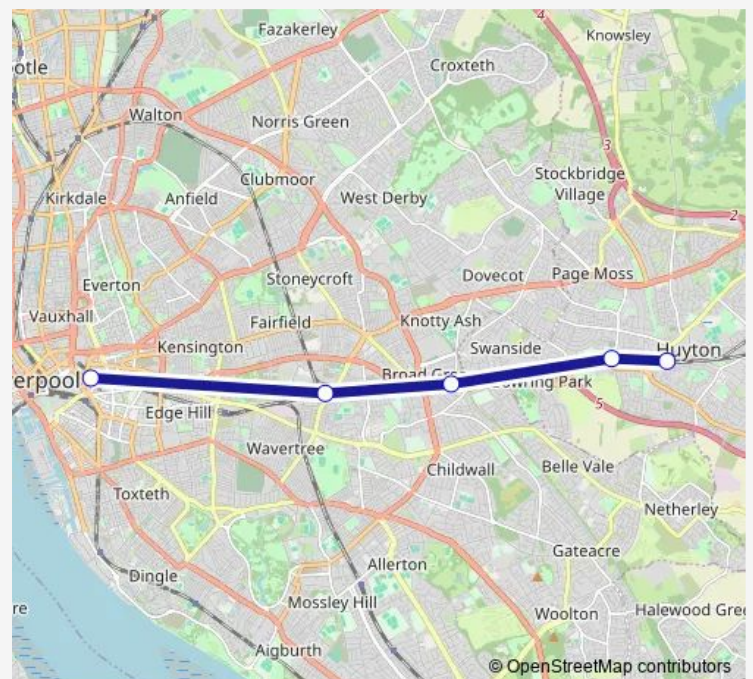

—

Sunday

08:40-21:40

Route info

Direction: Liverpool Lime Street

Stops: 5

Trip Duration: 0 hour 36 min

■ Northern — Liverpool Lime Street - Huyton

Direction

Huyton — Liverpool Lime Street

5 stops

[Open route schedule](#)

Huyton

Roby

Broad Green

Wavertree Technology Park

Liverpool Lime Street

Route schedule

Huyton — Liverpool Lime Street

Monday	—
Tuesday	—
Wednesday	—
Thursday	—
Friday	—
Saturday	—
Sunday	09:35-23:35

Route info

Direction: Huyton

Stops: 5

Trip Duration: 0 hour 36 min