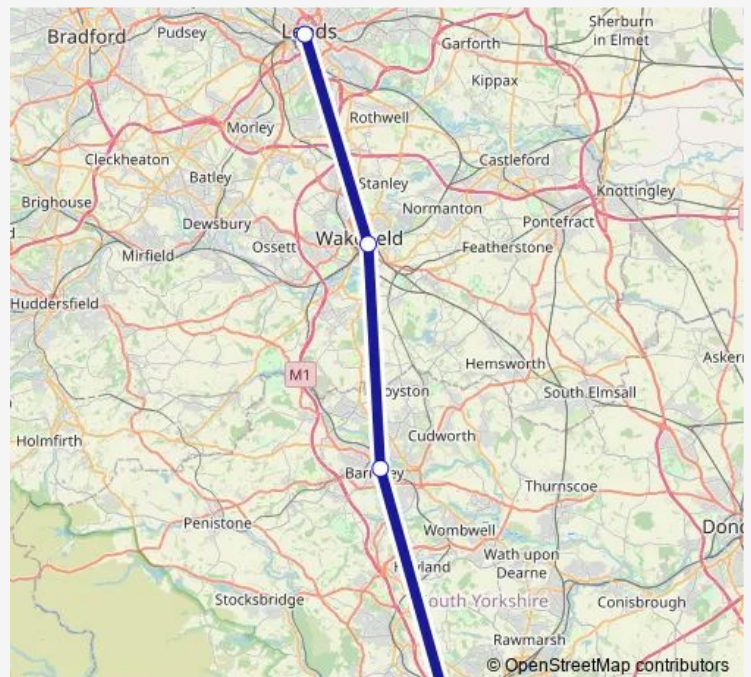

## Rail Replacement Bus Service Northern Leeds - Meadowhall

[Go to website](#)

### Direction

Leeds — Meadowhall

4 stops

[Open route schedule](#)

Leeds

Wakefield Kirkgate

Barnsley

Meadowhall

### Route schedule

Leeds — Meadowhall

Monday	—
Tuesday	—
Wednesday	—
Thursday	—
Friday	—
Saturday	—
Sunday	10:35

### Route info

Direction: Leeds

Stops: 4

Trip Duration: 1 hour 20 min

Northern — Leeds - Meadowhall

Northern Rail Replacement Bus Service time schedules and route maps are available in an offline PDF at [busmaps.com](https://busmaps.com). Use the [busmaps.com](https://busmaps.com) website to see live bus times, train schedule or subway schedule, and step-by-step directions for all public transit in Leeds