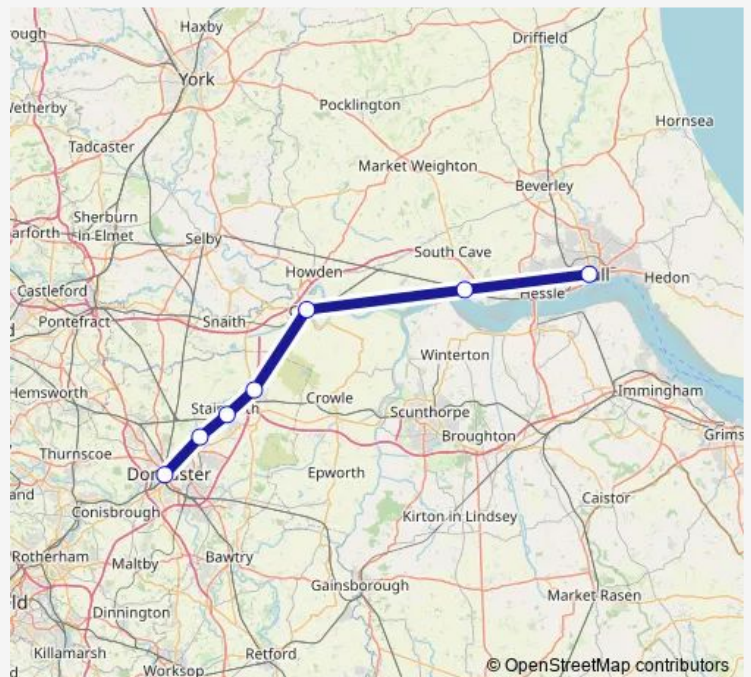

Rail Replacement Bus Service Northern Doncaster - Hull

[Go to website](#)

Direction

Doncaster — Hull

7 stops

[Open route schedule](#)

Doncaster

Kirk Sandall

Hatfield & Stainforth

Thorne North

Goole

Brough

Hull

Route schedule

Doncaster — Hull

Monday 23:28

Tuesday 23:28

Wednesday 23:28

Thursday 23:28

Friday 23:28

Saturday —

Sunday —

Route info

Direction: Doncaster

Stops: 7

Trip Duration: 1 hour 41 min

■ Northern — Doncaster - Hull

Northern Rail Replacement Bus Service time schedules and route maps are available in an offline PDF at busmaps.com. Use the busmaps.com website to see live bus times, train schedule or subway schedule, and step-by-step directions for all public transit in Goole