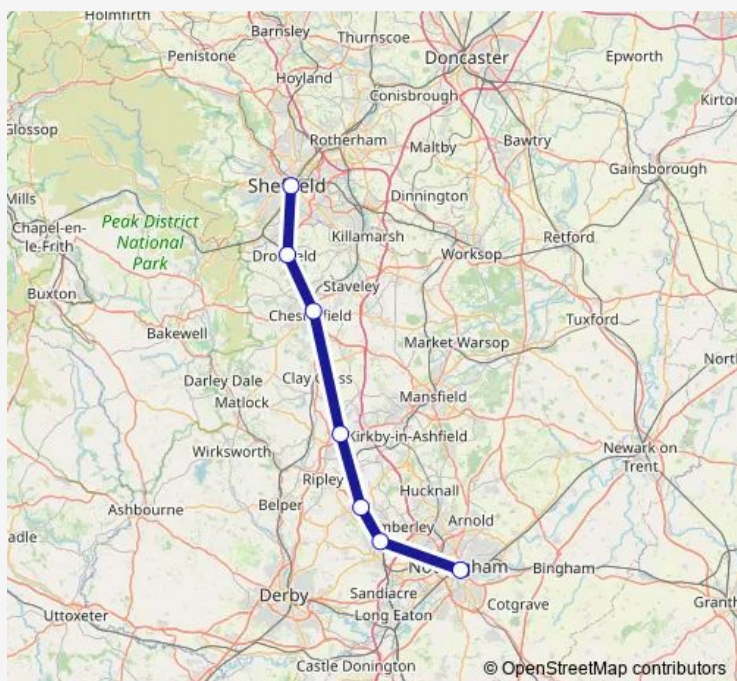

### Route info

Direction: Sheffield

Stops: 7

Trip Duration: 2 hour 13 min

■ Northern — Sheffield - Nottingham

**Direction**

Nottingham — Sheffield

7 stops

[Open route schedule](#)

Nottingham

Ilkeston

Langley Mill

Alfreton

Chesterfield

Dronfield

Sheffield

## Route info

Direction: Nottingham

Stops: 7

Trip Duration: 2 hour 16 min

**Direction**

Nottingham — Sheffield

8 stops

[Open route schedule](#)