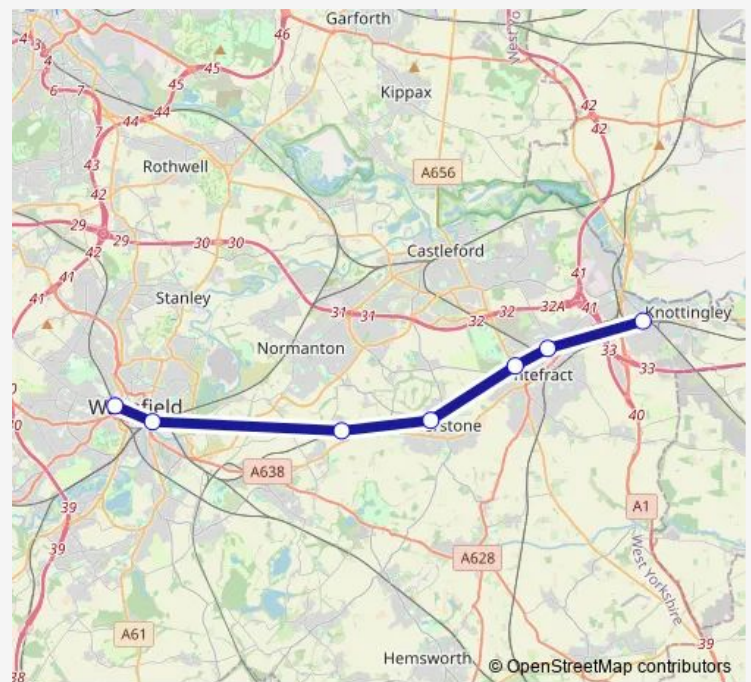

Rail Replacement Bus Service Northern Wakefield Westgate - Knottingley

[Go to website](#)

Direction

Wakefield Westgate — Knottingley

7 stops

[Open route schedule](#)

Wakefield Westgate

Wakefield Kirkgate

Tuesday —

Wednesday —

Thursday —

Friday —

Saturday —

Sunday

09:07-22:39

Route info

Direction: Wakefield Westgate

Stops: 7

Trip Duration: 0 hour 42 min

■ Northern — Wakefield Westgate - Knottingley

Direction

Knottingley — Wakefield Westgate

7 stops

[Open route schedule](#)

Knottingley — Wakefield Westgate

Monday	—
Tuesday	—
Wednesday	—
Thursday	—
Friday	—
Saturday	—
Sunday	09:41-21:13

Route info

Direction: Knottingley

Stops: 7

Trip Duration: 0 hour 42 min

Northern Rail Replacement Bus Service time schedules and route maps are available in an offline PDF at busmaps.com. Use the busmaps.com website to see live bus times, train schedule or subway schedule, and step-by-step directions for all public transit in Wakefield