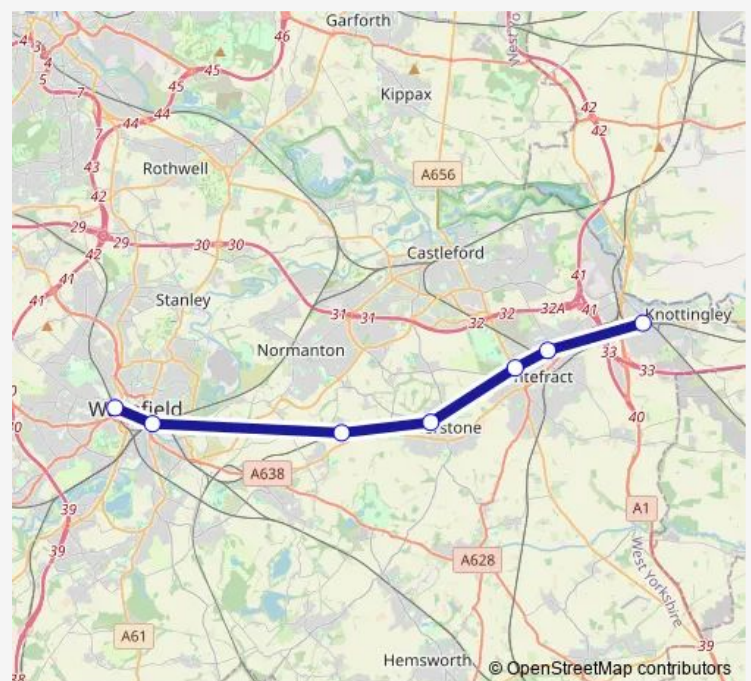

—

Saturday

—

Sunday

08:43-22:43

Route info

Direction: Wakefield Westgate

Stops: 7

Trip Duration: 0 hour 42 min

■ Northern — Wakefield Westgate - Knottingley

Direction

Knottingley — Wakefield Westgate

7 stops

[Open route schedule](#)

Knottingley

Pontefract Monkhill

Pontefract Tanshelf

Featherstone

Streethouse

Wakefield Kirkgate

Wakefield Westgate

Route schedule

Knottingley — Wakefield Westgate

Monday	—
Tuesday	—
Wednesday	—
Thursday	—
Friday	—
Saturday	—
Sunday	09:33-21:33

Route info

Direction: Knottingley

Stops: 7

Trip Duration: 0 hour 42 min

Northern Rail Replacement Bus Service time schedules and route maps are available in an offline PDF at busmaps.com. Use the busmaps.com website to see live bus times, train schedule or subway schedule, and step-by-step directions for all public transit in Wakefield