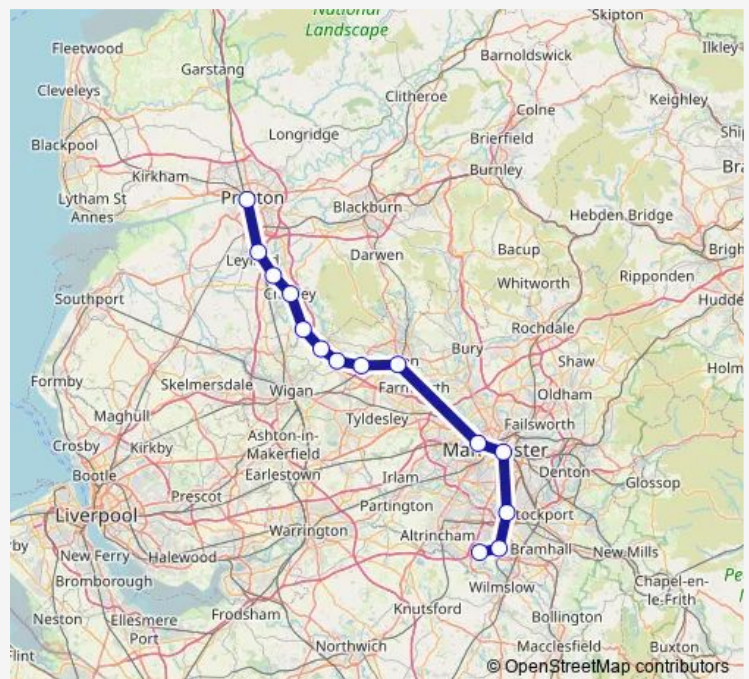

Rail Replacement Bus Service Northern Preston - Manchester Airport

[Go to website](#)

Direction

Preston — Manchester Airport

14 stops

[Open route schedule](#)

- Preston
- Leyland
- Buckshaw Parkway
- Chorley
- Adlington (Lancashire)
- Blackrod
- Horwich Parkway
- Lostock
- Bolton
- Salford Crescent
- Manchester Piccadilly
- East Didsbury
- Heald Green
- Manchester Airport

Route schedule

Preston — Manchester Airport

Monday	24:03 ⁺¹
Tuesday	00:03-00:03 ⁺¹
Wednesday	00:03-00:03 ⁺¹
Thursday	00:03-00:03 ⁺¹
Friday	00:03
Saturday	—
Sunday	—

Route info

Direction: Preston

Stops: 14

Trip Duration: 2 hour 15 min

■ Northern — Preston - Manchester Airport

Northern Rail Replacement Bus Service time schedules and route maps are available in an offline PDF at busmaps.com. Use the busmaps.com website to see live bus times, train schedule or subway schedule, and step-by-step directions for all public transit in Bolton