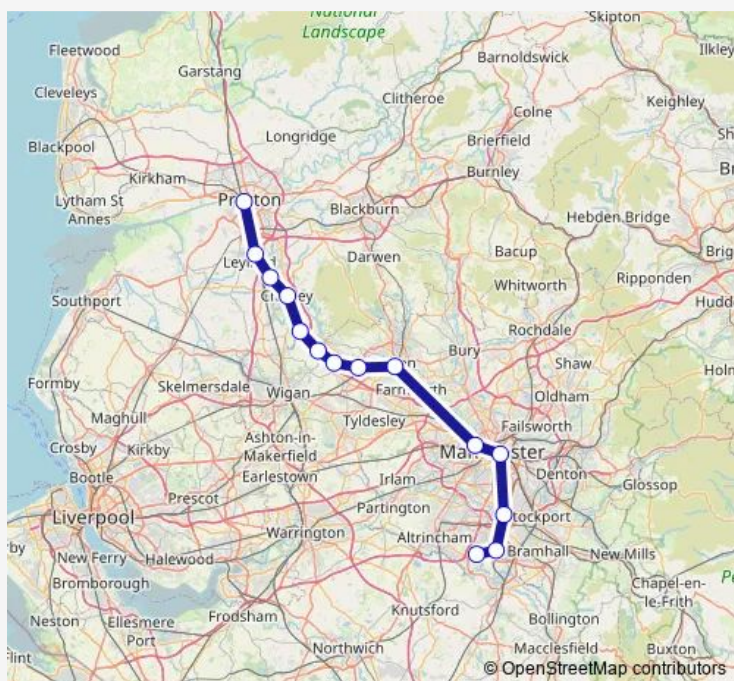

Rail Replacement Bus Service Northern Preston - Manchester Airport

[Go to website](#)

Direction

Preston — Manchester Airport

14 stops

[Open route schedule](#)

- Preston
- Leyland
- Buckshaw Parkway
- Chorley
- Adlington (Lancashire)
- Blackrod
- Horwich Parkway
- Lostock
- Bolton
- Salford Crescent
- Manchester Piccadilly
- East Didsbury
- Heald Green
- Manchester Airport

Route schedule

Preston — Manchester Airport

Monday	24:03 ⁺¹
Tuesday	00:03-00:03 ⁺¹
Wednesday	00:03-00:03 ⁺¹
Thursday	00:03-00:03 ⁺¹
Friday	00:03
Saturday	—
Sunday	—

Route info

Direction: Preston

Stops: 14

Trip Duration: 2 hour 15 min

■ Northern — Preston - Manchester Airport

Northern Rail Replacement Bus Service time schedules and route maps are available in an offline PDF at busmaps.com. Use the busmaps.com website to see live bus times, train schedule or subway schedule, and step-by-step directions for all public transit in Bolton

The schedule is provided in the local timezone. Times with "(+1)" indicate departures on the next day.

PDF file created on 2025-02-26

2024 BusMaps.com - All Rights Reserved