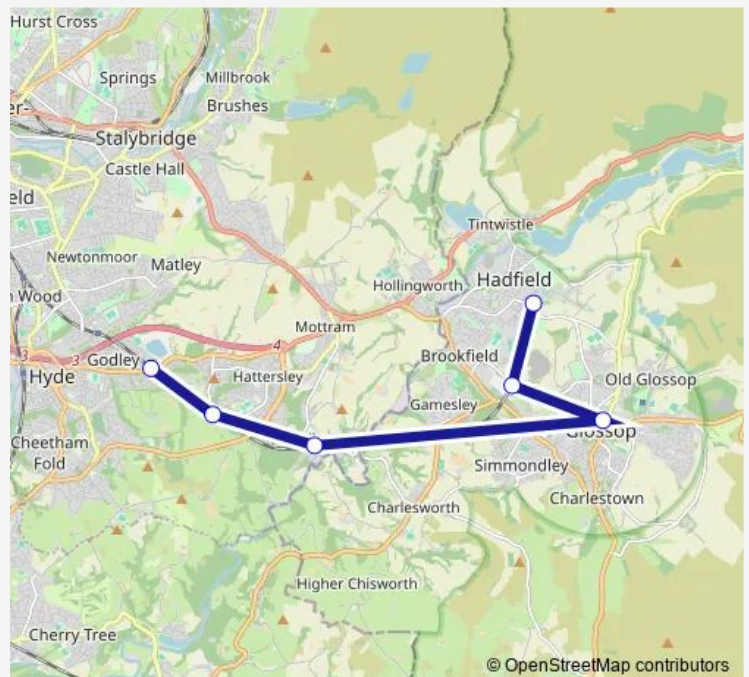

Rail Replacement Bus Service Northern Godley - Hadfield

[Go to website](#)

Direction

Godley — Hadfield

6 stops

[Open route schedule](#)

- Godley
- Hattersley
- Broadbottom
- Glossop
- Dinting
- Hadfield

Route schedule

Godley — Hadfield

Monday	24:20 ⁺¹
Tuesday	00:20-00:20 ⁺¹
Wednesday	00:20-00:20 ⁺¹
Thursday	00:20-00:20 ⁺¹
Friday	00:20
Saturday	—
Sunday	—

Route info

Direction: Godley

Stops: 6

Trip Duration: 0 hour 32 min

■ Northern — Godley - Hadfield

Northern Rail Replacement Bus Service time schedules and route maps are available in an offline PDF at busmaps.com. Use the busmaps.com website to see live bus times, train schedule or subway schedule, and step-by-step directions for all public transit in Ashton-under-Lyne

The schedule is provided in the local timezone. Times with "(+1)" indicate departures on the next day.

PDF file created on 2025-01-16

2024 BusMaps.com - All Rights Reserved