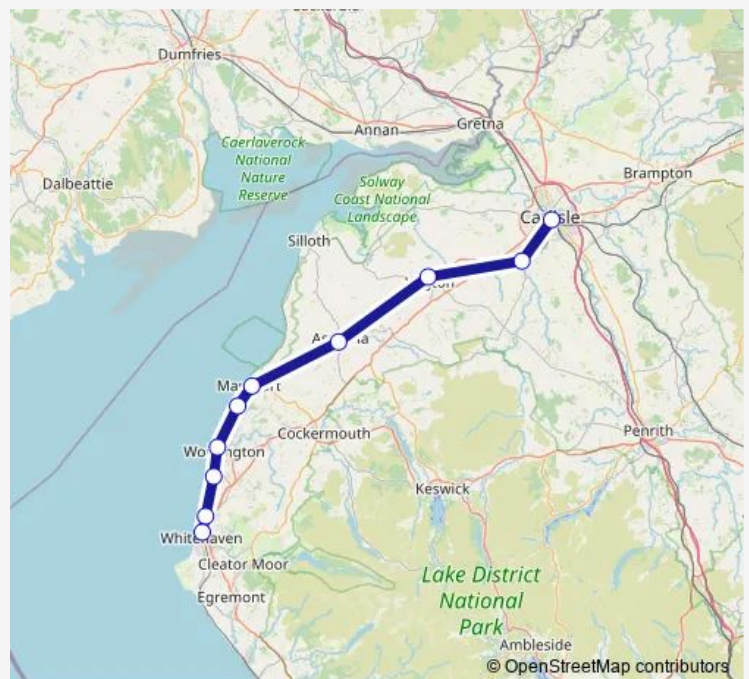

Wigton

Aspatria

Maryport

Flimby

Workington

Harrington

Parton

Whitehaven

Sunday

21:10

Route info

Direction: Carlisle

Stops: 10

Trip Duration: 1 hour 55 min

Northern — Carlisle - Whitehaven

Direction

Whitehaven — Carlisle

10 stops

[Open route schedule](#)

Whitehaven

Parton

Harrington

Workington

Flimby

Maryport

Aspatria

Wigton

Dalston (Cumbria)

Carlisle

Route schedule

Whitehaven — Carlisle

Monday	—
Tuesday	—
Wednesday	—
Thursday	—
Friday	—
Saturday	—
Sunday	19:38