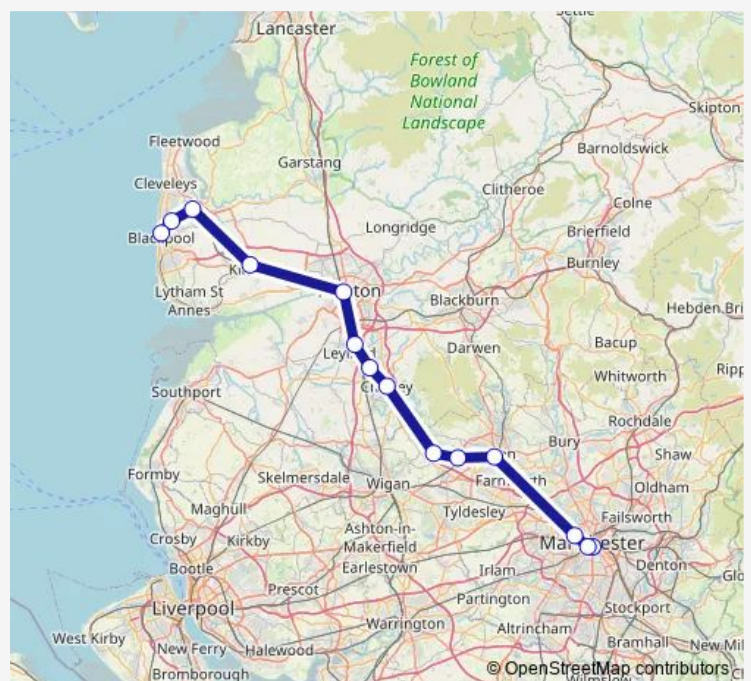

Kirkham & Wesham

Poulton-le-Fylde

Layton (Lancs)

Blackpool North

Route schedule

Manchester Oxford Road — Blackpool North

| | |
|-----------|-------|
| Monday | 23:20 |
| Tuesday | 23:20 |
| Wednesday | 23:20 |
| Thursday | 23:20 |
| Friday | — |
| Saturday | — |
| Sunday | — |

Route info

Direction: Manchester Oxford Road

Stops: 14

Trip Duration: 2 hour 52 min

Direction

Manchester Oxford Road — Blackpool North

14 stops

[Open route schedule](#)

Manchester Oxford Road

Salford Crescent

Bolton

Lostock

Horwich Parkway

Blackrod

Adlington (Lancashire)

Chorley

Monday 23:50

Tuesday 23:50

Wednesday 23:50

Thursday 23:50

Friday —

Saturday —

Sunday —

Route info