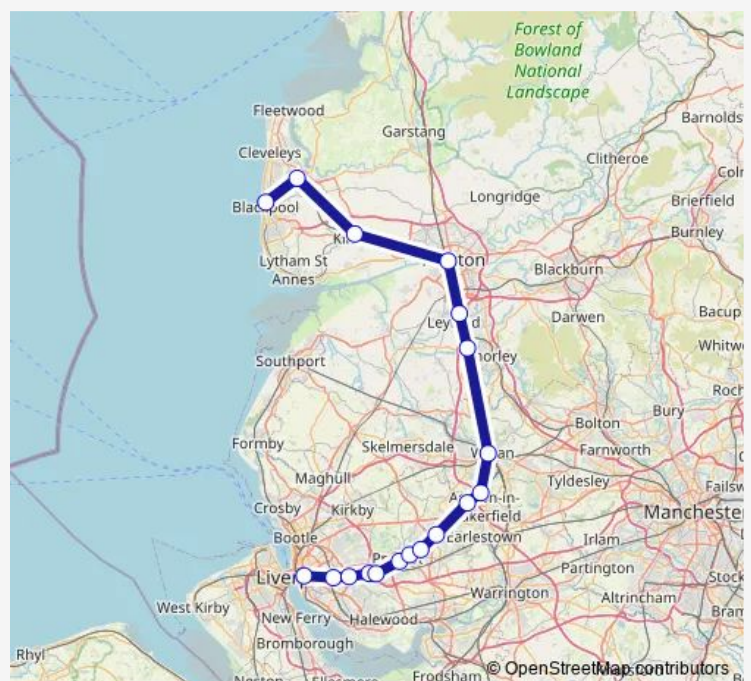

Route schedule

Liverpool Lime Street — Blackpool North

Monday

—

Tuesday

—

Wednesday

—

Route info

Direction: Liverpool Lime Street

Stops: 18

Trip Duration: 3 hour 37 min

■ Northern — Liverpool Lime Street - Blackpool North

Northern Rail Replacement Bus Service time schedules and route maps are available in an offline PDF at busmaps.com. Use the busmaps.com website to see live bus times, train schedule or subway schedule, and step-by-step directions for all public transit in Liverpool