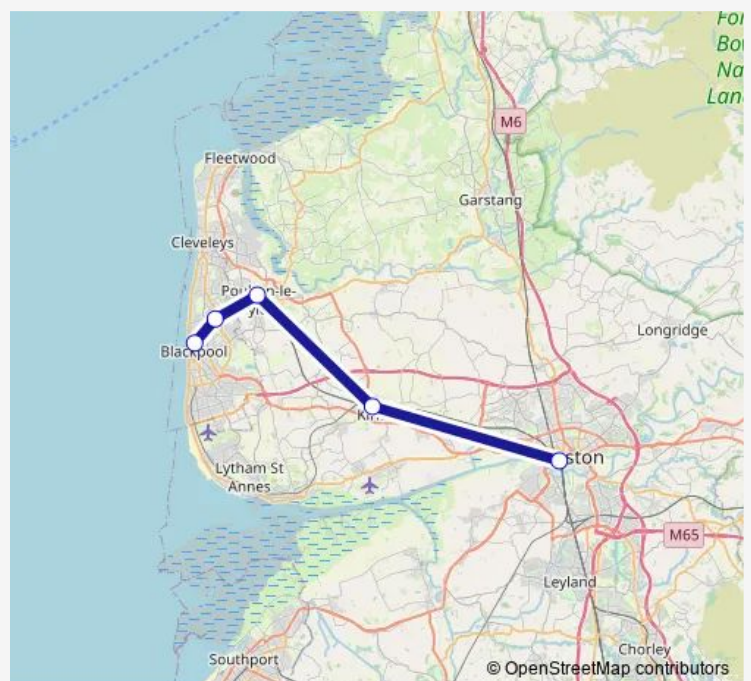

Rail Replacement Bus Service Northern Preston - Blackpool North

[Go to website](#)

Direction

Preston — Blackpool North

5 stops

[Open route schedule](#)

Preston

Kirkham & Wesham

Poulton-le-Fylde

Layton (Lancs)

Blackpool North

Route schedule

Preston — Blackpool North

| | |
|-----------|---------------------------|
| Monday | 00:30-01:11 ⁺¹ |
| Tuesday | 01:11-01:11 ⁺¹ |
| Wednesday | 01:11-01:11 ⁺¹ |
| Thursday | 01:11-01:11 ⁺¹ |
| Friday | 01:11 |
| Saturday | — |
| Sunday | 23:58-00:30 ⁺¹ |

Route info

Direction: Preston

Stops: 5

Trip Duration: 1 hour 5 min

■ Northern — Preston - Blackpool North

Direction

Blackpool North — Preston

4 stops

Route info

Direction: Blackpool North

Stops: 4

Trip Duration: 1 hour 0 min

Northern Rail Replacement Bus Service time schedules and route maps are available in an offline PDF at [busmaps.com](#). Use the [busmaps.com](#) website to see live bus times, train schedule or subway schedule, and step-by-step directions for all public transit in Blackpool