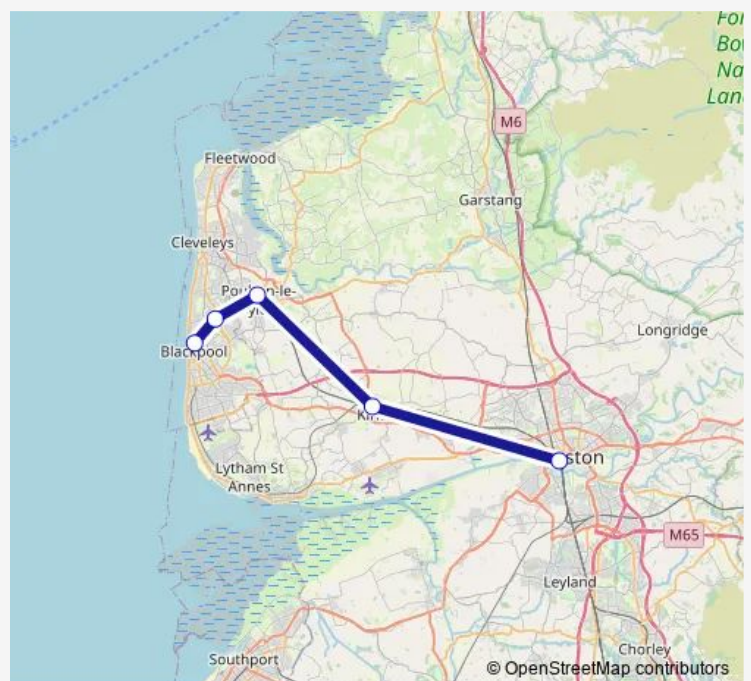

Rail Replacement Bus Service Northern Preston - Blackpool North

[Go to website](#)

Direction

Preston — Blackpool North

5 stops

[Open route schedule](#)

Preston

Kirkham & Wesham

Poulton-le-Fylde

Layton (Lancs)

Blackpool North

Route schedule

Preston — Blackpool North

Monday	00:15-01:11 ⁺¹
Tuesday	01:11-01:11 ⁺¹
Wednesday	01:11-01:11 ⁺¹
Thursday	01:11-01:11 ⁺¹
Friday	01:11
Saturday	—
Sunday	23:58-00:40 ⁺¹

Route info

Direction: Preston

Stops: 5

Trip Duration: 1 hour 5 min

■ Northern — Blackpool North - Preston

Direction

Blackpool North — Preston

4 stops

Route info

Direction: Blackpool North

Stops: 4

Trip Duration: 1 hour 0 min

Northern Rail Replacement Bus Service time schedules and route maps are available in an offline PDF at busmaps.com. Use the busmaps.com website to see live bus times, train schedule or subway schedule, and step-by-step directions for all public transit in Blackpool