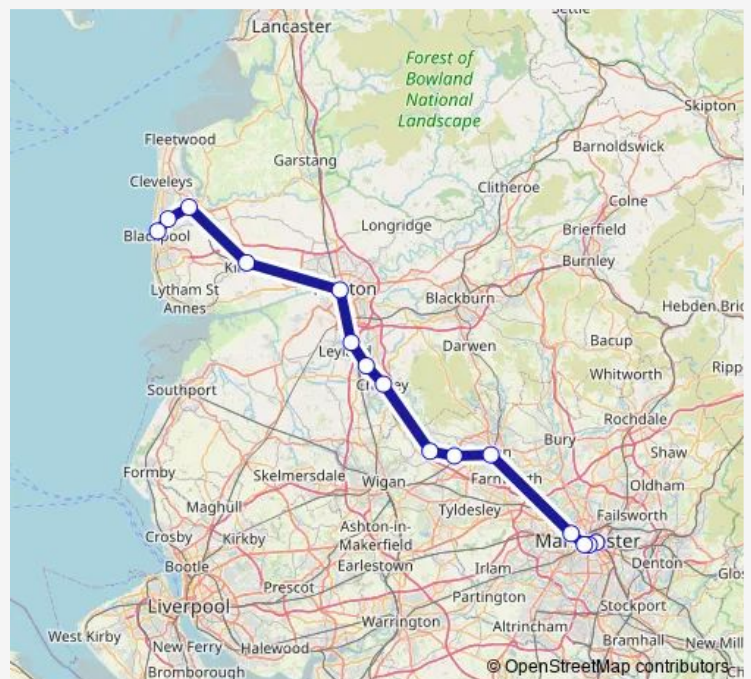

### Route schedule

Manchester Piccadilly — Blackpool North

Monday	23:15-00:24 <sup>+1</sup>
Tuesday	00:24-00:24 <sup>+1</sup>
Wednesday	00:24-00:24 <sup>+1</sup>
Thursday	00:24-00:24 <sup>+1</sup>
Friday	00:24
Saturday	—
Sunday	—

### Route info

Direction: Manchester Piccadilly

Stops: 15

Trip Duration: 3 hour 2 min

■ Northern — Manchester Piccadilly - Blackpool North

**Direction**

Manchester Piccadilly — Blackpool North

16 stops

[Open route schedule](#)

Manchester Piccadilly

Manchester Oxford Road

Deansgate

Salford Crescent

Bolton

Lostock

Horwich Parkway