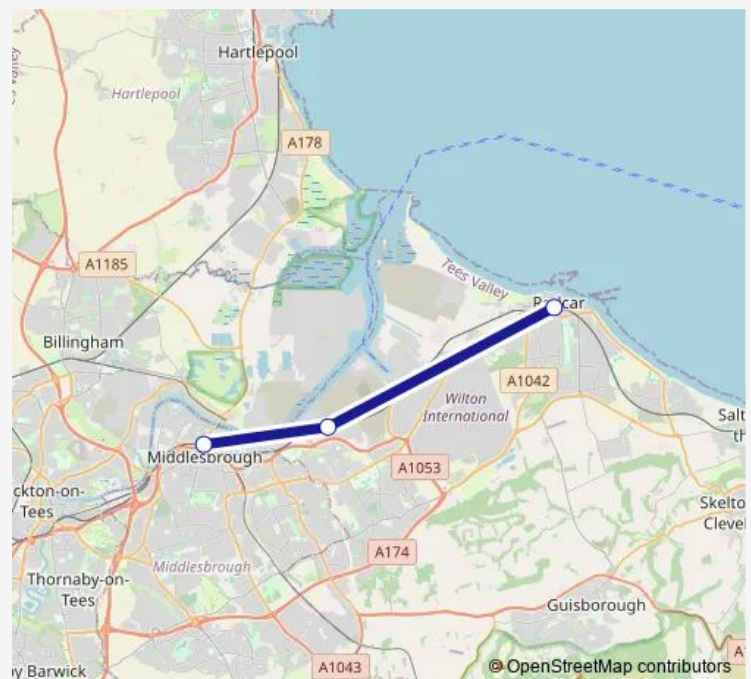

Rail Replacement Bus Service Northern Middlesbrough - Redcar Central

[Go to website](#)

Direction

Middlesbrough — Redcar Central

3 stops

[Open route schedule](#)

Middlesbrough

South Bank

Redcar Central

Route schedule

Middlesbrough — Redcar Central

Monday	06:30-22:30
Tuesday	06:30-22:30
Wednesday	06:30-22:30
Thursday	06:30-22:30
Friday	06:30-22:30
Saturday	06:30-22:30
Sunday	09:30-22:30

Route info

Direction: Middlesbrough

Stops: 3

Trip Duration: 0 hour 30 min

■ Northern — Middlesbrough - Redcar Central

Northern Rail Replacement Bus Service time schedules and route maps are available in an offline PDF at busmaps.com. Use the busmaps.com website to see live bus times, train schedule or subway schedule, and step-by-step directions for all public transit in Middlesbrough