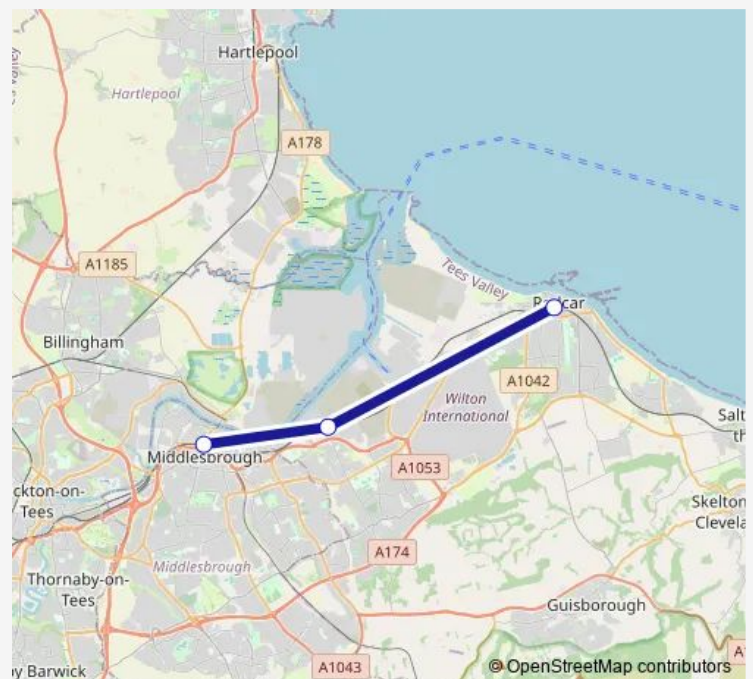

Rail Replacement Bus Service Northern Middlesbrough - Redcar Central

[Go to website](#)

Direction

Middlesbrough — Redcar Central

3 stops

[Open route schedule](#)

Middlesbrough

South Bank

Redcar Central

Route schedule

Middlesbrough — Redcar Central

Monday	06:30-22:30
Tuesday	06:30-22:30
Wednesday	06:30-22:30
Thursday	06:30-22:30
Friday	06:30-22:30
Saturday	06:30-22:30
Sunday	09:30-22:30

Route info

Direction: Middlesbrough

Stops: 3

Trip Duration: 0 hour 30 min

■ Northern — Middlesbrough - Redcar Central

Northern Rail Replacement Bus Service time schedules and route maps are available in an offline PDF at busmaps.com. Use the busmaps.com website to see live bus times, train schedule or subway schedule, and step-by-step directions for all public transit in Middlesbrough