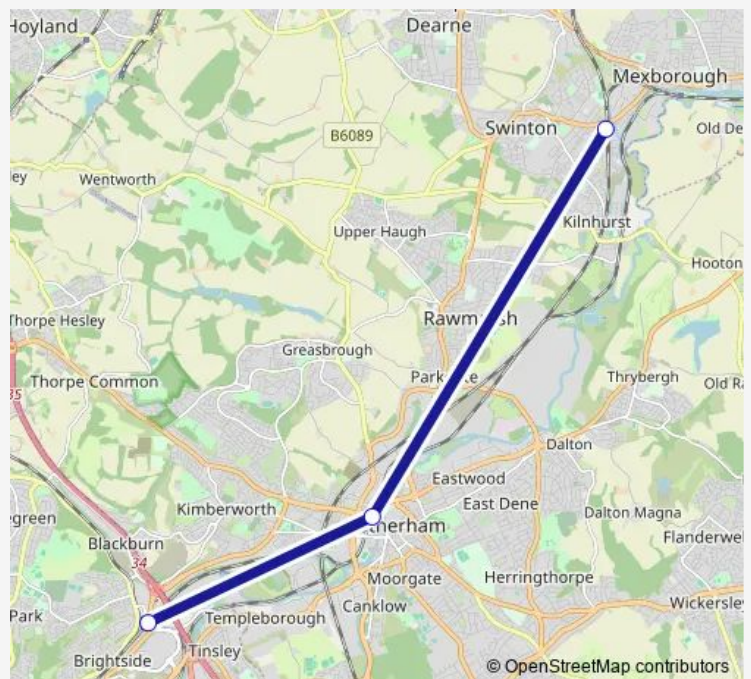

Rail Replacement Bus Service Northern Meadowhall - Swinton (South Yorkshire)

[Go to website](#)

Direction

Meadowhall — Swinton (South Yorkshire)

3 stops

[Open route schedule](#)

Meadowhall

Rotherham Central

Swinton (South Yorkshire)

Route schedule

Meadowhall — Swinton (South Yorkshire)

Monday

—

Tuesday

—

Wednesday

20:52-22:17

Route info

Direction: Meadowhall

Stops: 3

Trip Duration: 0 hour 22 min

■ Northern — Meadowhall - Swinton (South Yorkshire)

Direction

Swinton (South Yorkshire) — Meadowhall

Route info

Direction: Swinton (South Yorkshire)

Stops: 3

Trip Duration: 0 hour 30 min

Northern Rail Replacement Bus Service time schedules and route maps are available in an offline PDF at busmaps.com. Use the busmaps.com website to see live bus times, train schedule or subway schedule, and step-by-step directions for all public transit in Rotherham