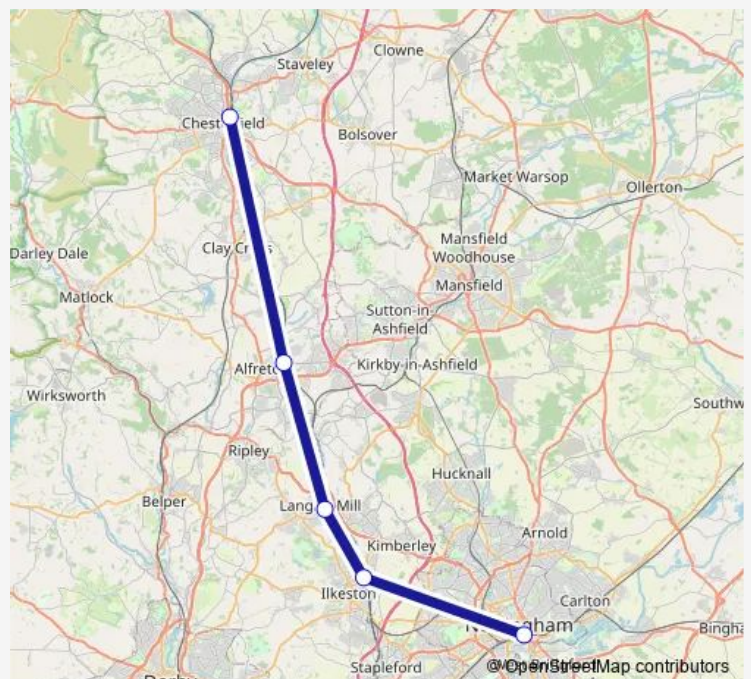

Rail Replacement Bus Service Northern Chesterfield - Nottingham

[Go to website](#)

Direction

Chesterfield — Nottingham

5 stops

[Open route schedule](#)

Chesterfield

Alfreton

Langley Mill

Ilkeston

Nottingham

Route schedule

Chesterfield — Nottingham

Monday	—
Tuesday	05:40
Wednesday	05:40
Thursday	05:40
Friday	05:40
Saturday	—
Sunday	—

Route info

Direction: Chesterfield

Stops: 5

Trip Duration: 1 hour 33 min

■ Northern — Chesterfield - Nottingham

Northern Rail Replacement Bus Service time schedules and route maps are available in an offline PDF at busmaps.com. Use the busmaps.com website to see live bus times, train schedule or subway schedule, and step-by-step directions for all public transit in Nottingham