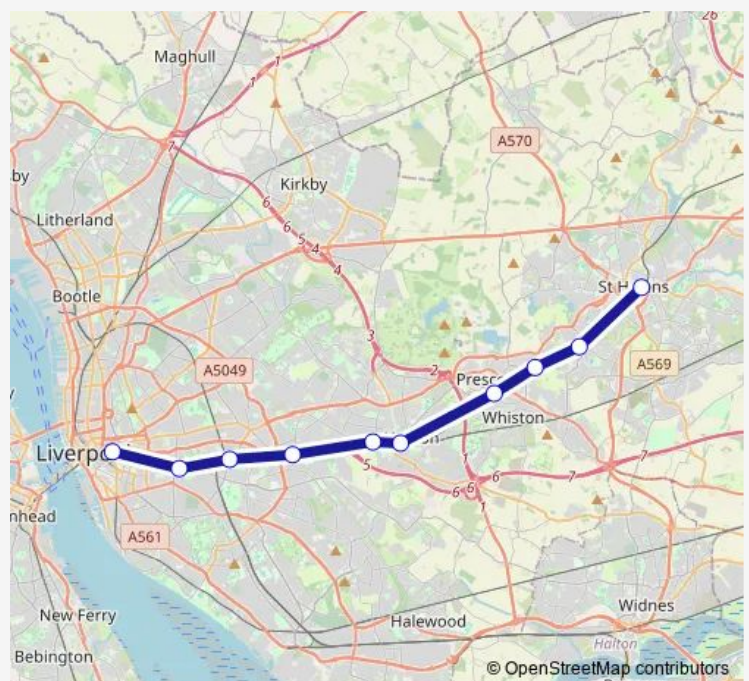

Rail Replacement Bus Service Northern St Helens Central - Liverpool Lime Street

[Go to website](#)

Direction

St Helens Central — Liverpool Lime Street

10 stops

[Open route schedule](#)

St Helens Central

Thatto Heath

Eccleston Park

Prescot

Huyton

Roby

Broad Green

Wavertree Technology Park

Edge Hill

Liverpool Lime Street

Route schedule

St Helens Central — Liverpool Lime Street

Monday	23:27
Tuesday	23:27
Wednesday	23:27
Thursday	23:27
Friday	—
Saturday	—
Sunday	09:08-23:13

Route info

Direction: St Helens Central

Stops: 10

Trip Duration: 1 hour 9 min

■ Northern — St Helens Central - Liverpool Lime Street

Northern Rail Replacement Bus Service time schedules and route maps are available in an offline PDF at busmaps.com. Use the busmaps.com website to see live bus times, train schedule or subway schedule, and step-by-step directions for all public transit in Liverpool