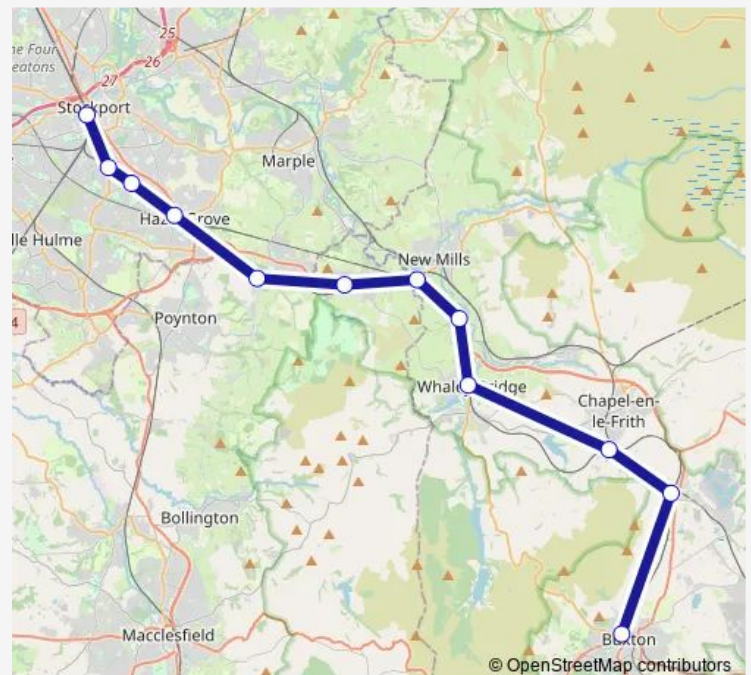

Direction

Stockport — Buxton

12 stops

[Open route schedule](#)

Stockport

Davenport

Woodsmoor

Hazel Grove

Middlewood

Disley

New Mills Newtown

Furness Vale

Whaley Bridge

Chapel-en-le-Frith

Dove Holes

Buxton

Route schedule

Stockport — Buxton

Monday 23:37

Tuesday 23:37

Wednesday 23:37

Thursday 23:37

Friday —

Saturday —

Sunday —

Route info

Direction: Stockport

Stops: 12

Trip Duration: 1 hour 30 min

Northern Rail Replacement Bus Service time schedules and route maps are available in an offline PDF at busmaps.com. Use the busmaps.com website to see live bus times, train schedule or subway schedule, and step-by-step directions for all public transit in Stockport