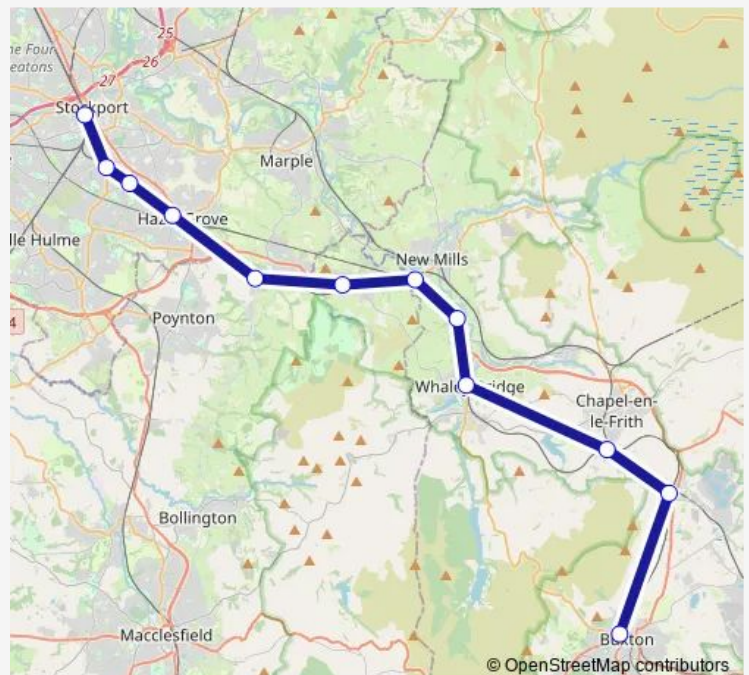

### Direction

Stockport — Buxton

12 stops

[Open route schedule](#)

Stockport

Davenport

Woodsmoor

Hazel Grove

Middlewood

Disley

New Mills Newtown

Furness Vale

Whaley Bridge

Chapel-en-le-Frith

Dove Holes

Buxton

### Route schedule

Stockport — Buxton

Monday 22:45-23:37

Tuesday 23:37

Wednesday 23:37

Thursday 22:45-23:37

Friday —

Saturday —

### Route info

Direction: Stockport

Stops: 12

Trip Duration: 1 hour 30 min

Northern Rail Replacement Bus Service time schedules and route maps are available in an offline PDF at [busmaps.com](https://busmaps.com). Use the [busmaps.com](https://busmaps.com) website to see live bus times, train schedule or subway schedule, and step-by-step directions for all public transit in Stockport