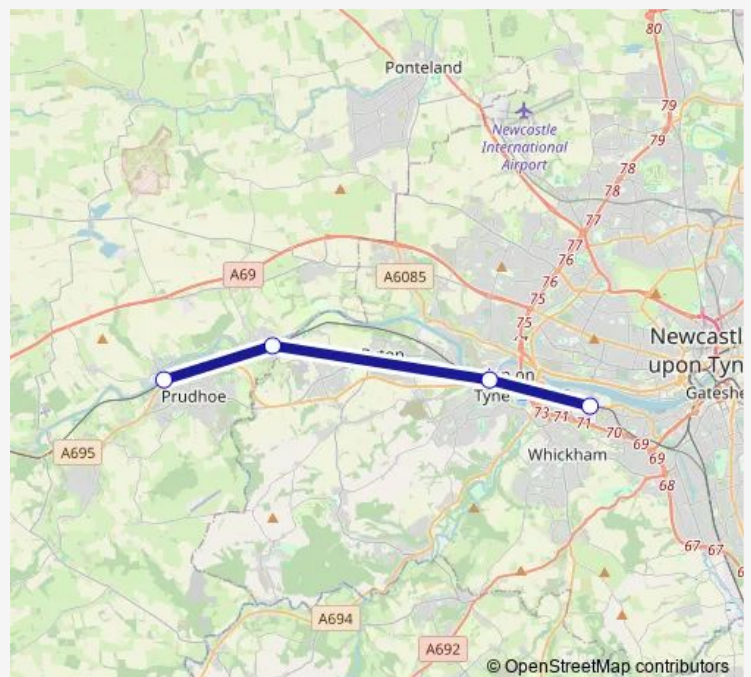

Rail Replacement Bus Service Northern Metrocentre - Prudhoe

[Go to website](#)

Direction

Prudhoe — Metrocentre

4 stops

[Open route schedule](#)

Prudhoe

Wylam

Blaydon

Metrocentre

Route schedule

Prudhoe — Metrocentre

Monday	—
Tuesday	—
Wednesday	—
Thursday	—
Friday	—
Saturday	18:39
Sunday	—

Route info

Direction: Prudhoe

Stops: 4

Trip Duration: 0 hour 45 min

■ Northern — Metrocentre - Prudhoe

Direction

Metrocentre — Prudhoe

4 stops

[Open route schedule](#)

Metrocentre

Blaydon

Wylam

Prudhoe

Route schedule

Metrocentre — Prudhoe

Monday	—
Tuesday	—
Wednesday	—
Thursday	—
Friday	—
Saturday	18:18
Sunday	—

Route info

Direction: Metrocentre

Stops: 4