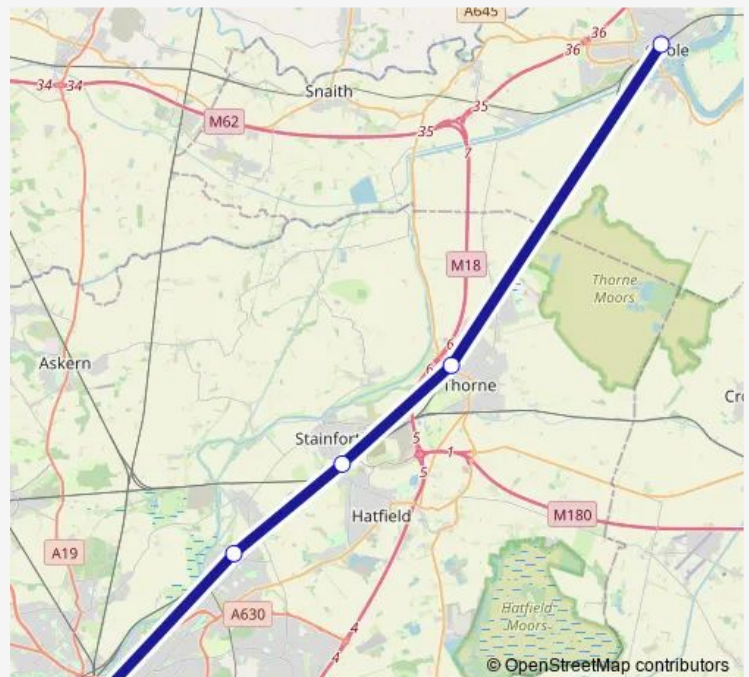

Rail Replacement Bus Service Northern Doncaster - Goole

[Go to website](#)

Direction

Goole — Doncaster

2 stops

[Open route schedule](#)

Goole

Doncaster

Route schedule

Goole — Doncaster

Monday 07:00-17:00

Tuesday 07:00-17:00

Wednesday 07:00-17:00

Thursday 07:00-17:00

Friday 07:00-17:00

Saturday —

Sunday —

Route info

Direction: Goole

Stops: 2

Trip Duration: 0 hour 35 min

■ Northern — Goole - Doncaster

Direction

Goole — Doncaster

Tuesday 05:34-22:43

Wednesday 05:34-22:43

Thursday 05:34-22:43

Friday 05:34-22:43

Saturday —

Sunday —

Route info

Direction: Doncaster